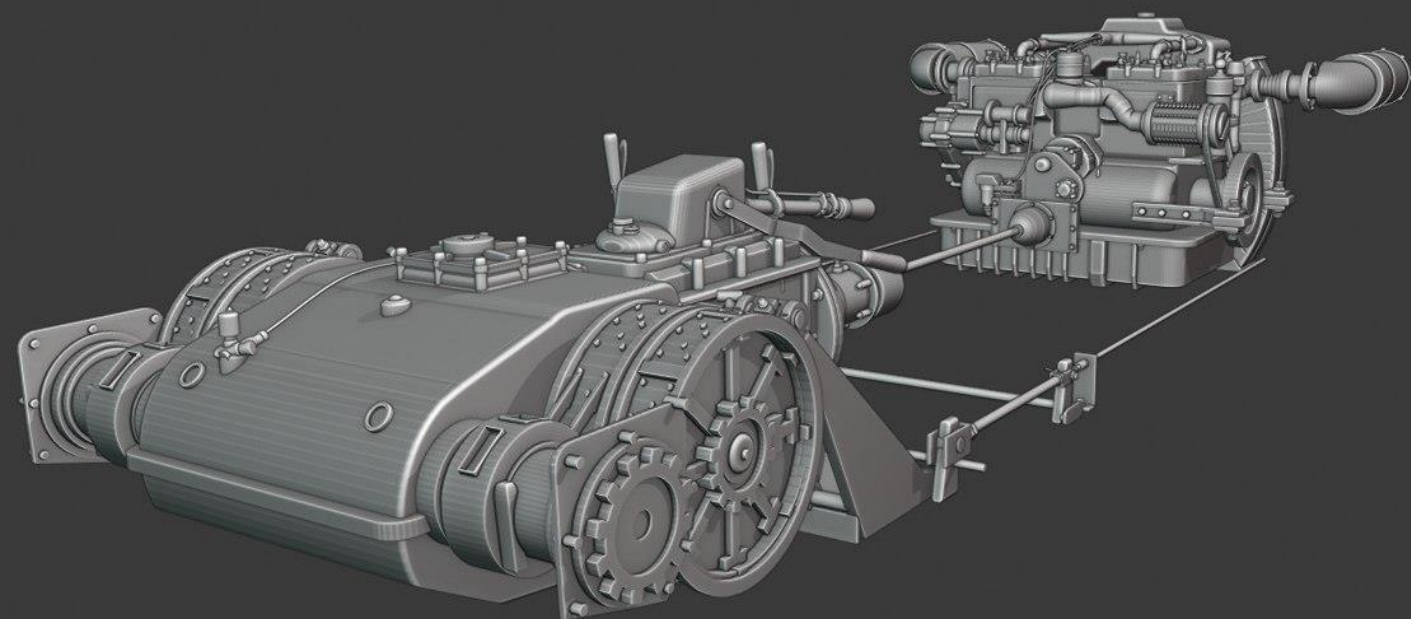

PEPPONE AND DON CAMILLO

CODE

IT48FI8

12 €

ACCESSORIES

FIAT-SPA 15TB M.42 8-CYLINDER, V ENGINE, FOR M15/42 TANKS AND SPGS

CODE

IT48AC1