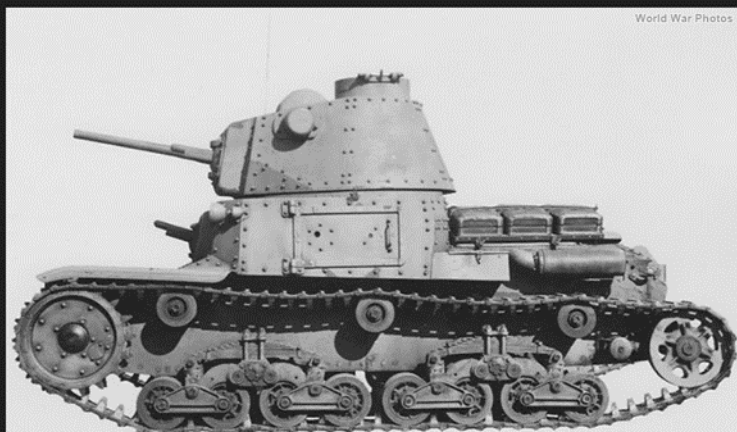

IT48RE3

18 €

CARRO D'ASSALTO MODELLO 1929

CODE

IT48RE4

34 €

M13/40 ARTILLERY OBSERVATORY – COMMAND TANK WITH ENGINE AND GEARBOX

CODE