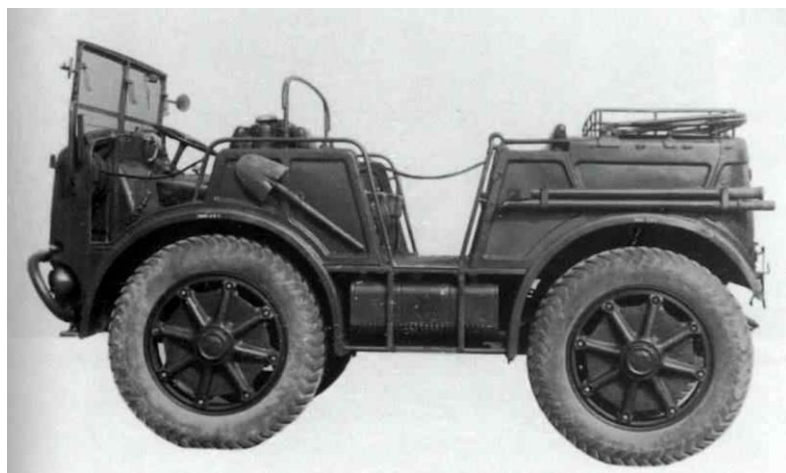

SPA TM40

AVAILABLE MAY 2024

CODE

IT48RE86

26 €