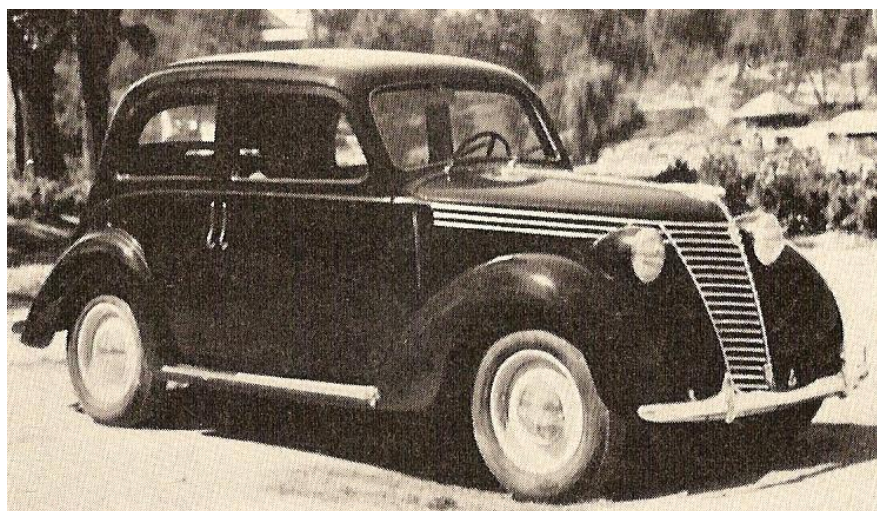

FIAT 1100

CODE

IT48RE137

24 €

LANCIA ARDEA

CODE

IT48RE138

24 €