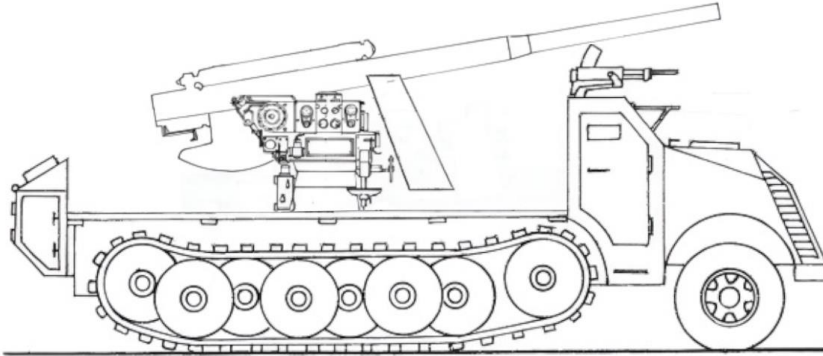

CODE

IT48RE11

36 €

BREDA 61 HALF TRACK WITH ENGINE

CODE

IT48RE12

36 €

AT SPG 90/53 BREDA 61