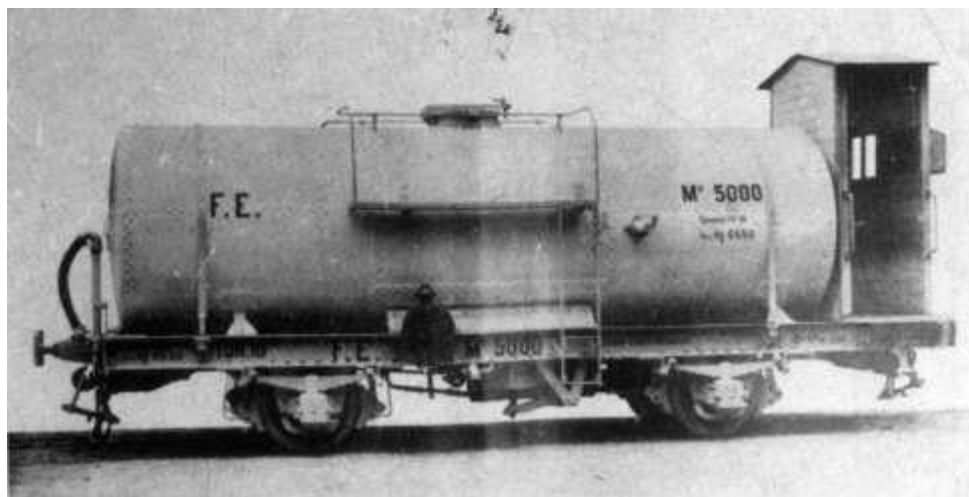

TANKER WAGON ITALIAN ERITREA RAILWAYS

AVAILABLE APRIL 2024

CODE

IT48TR5

48 €