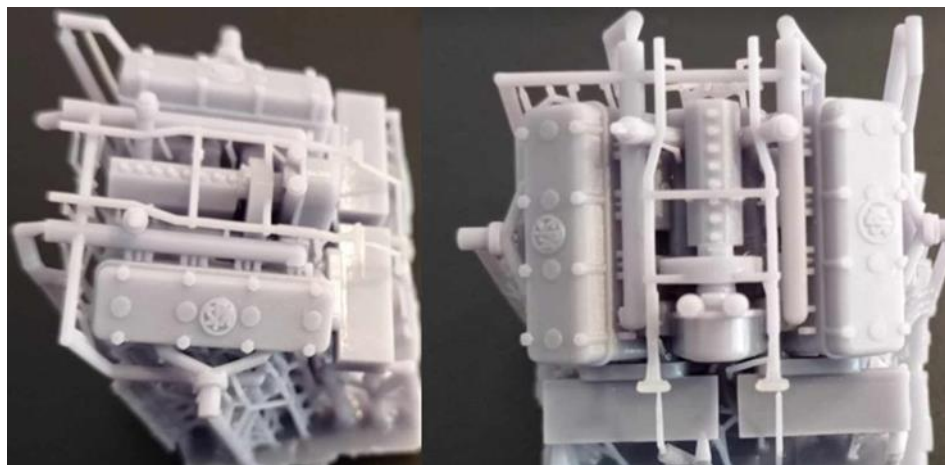

PEPPONE AND DON CAMILLO

CODE

IT48FI8

12 €

ACCESSORIES

FIAT-SPA 15TB M.42 8-CYLINDER, V ENGINE, FOR M15/42 TANKS AND SPGS

CODE

IT48AC1