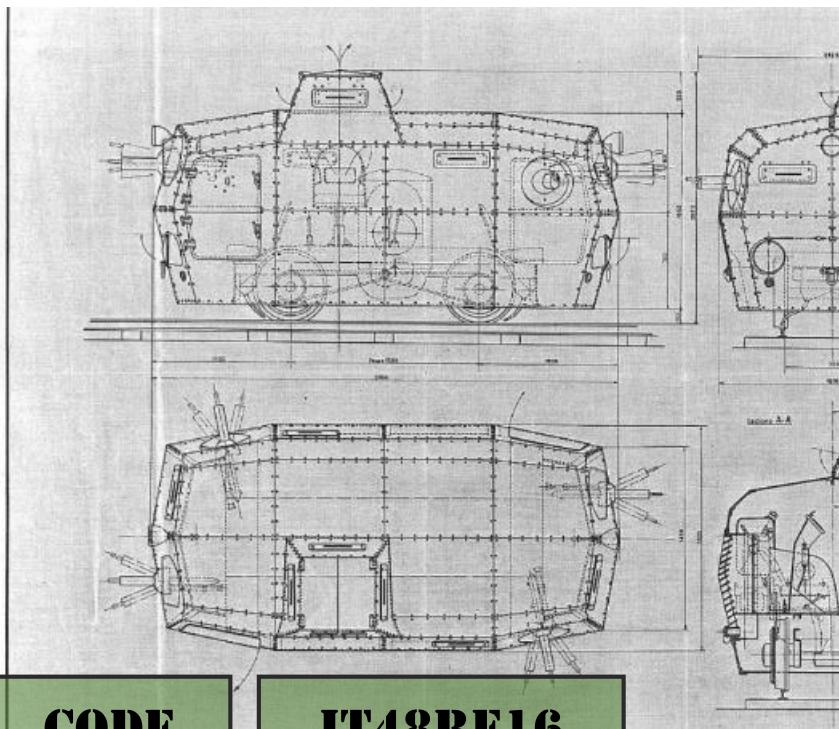

RAILWAY DRAISINE «VIBERTI»