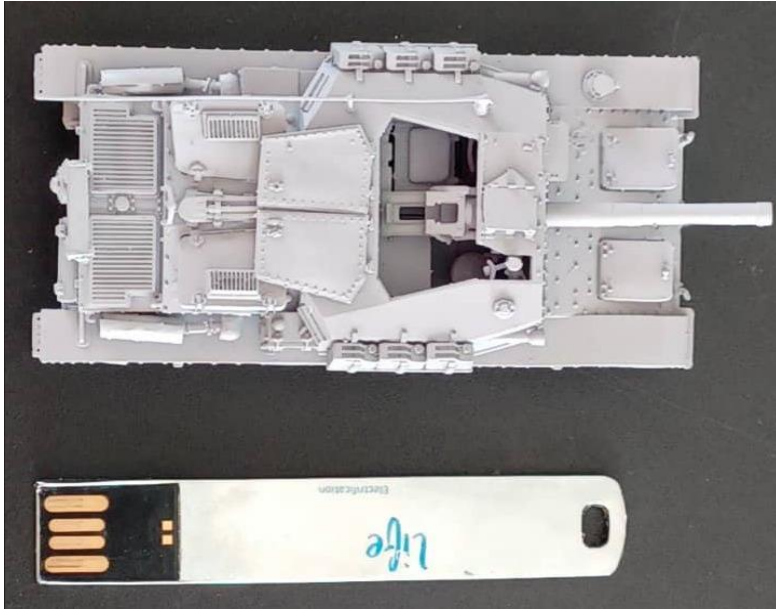

IT48RE26

20 €

SPGS

SEMOVENTE 105/25 BASSOTTO

MODEL 3D INT

1/72

105/25 M43 SPG BASSOTTO WITH FULL INTERIOR & ENGINE

CODE