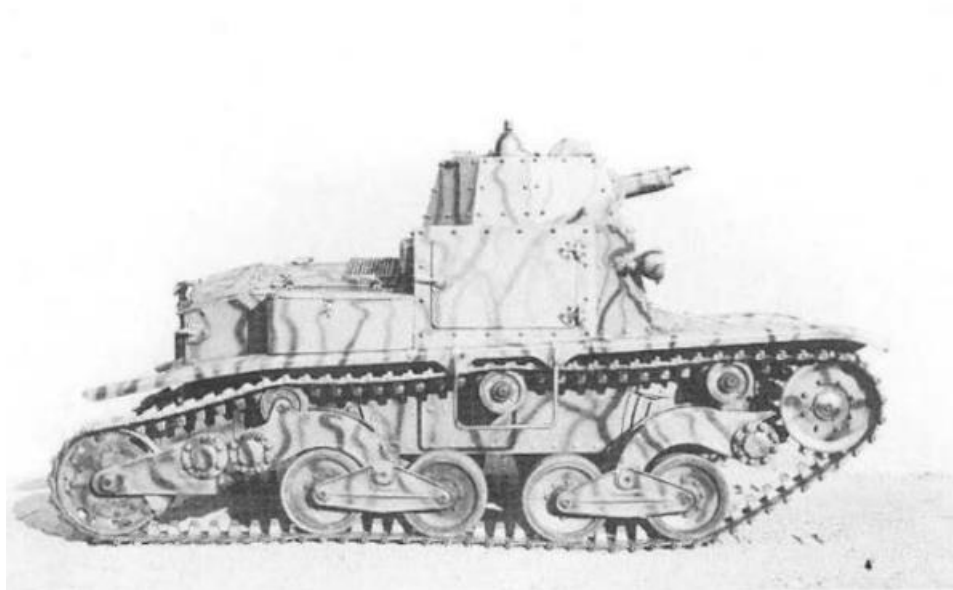

CODE

IT48RE9

20 €

L6/40 PROTOTYPE WITH ENGINE

CODE

IT48RE410

20 €

AT SPG 90/53 BREDA 501 WITH ENGINE