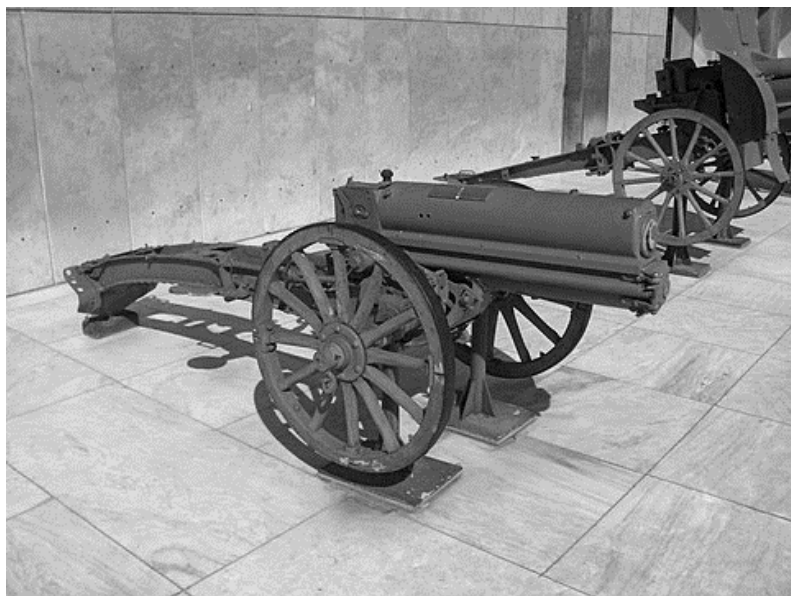

---

75 MM SKODA MOD. 15

CODE

IT48GR8

15 €

MODEL 3D INT

145