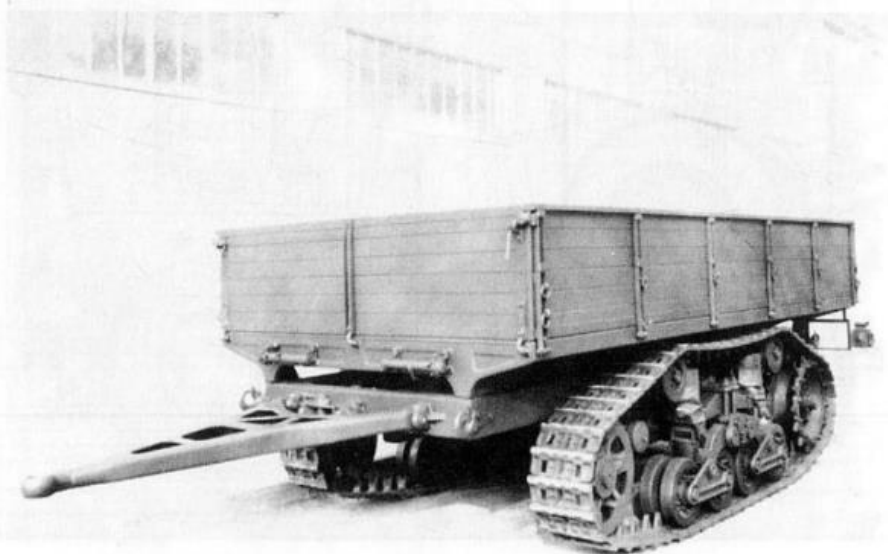

28 €

TRAILERS

VIBERTI TANKER

CODE

IT48RE139

28 €

VIBERTI TRACKED TRAILER FOR DESERTIC TERRAINS

CODE