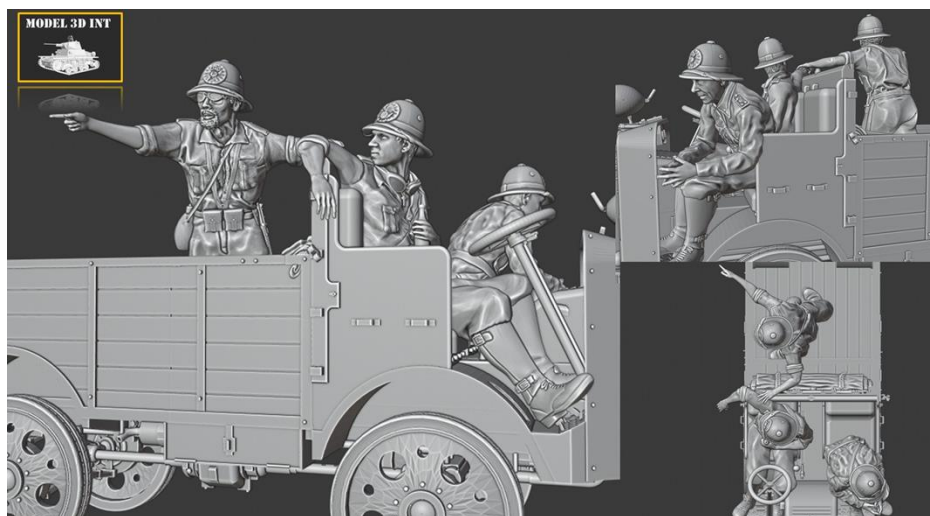

IT48FI4

30 €

**BERSAGLIERI PULLING A 47/32 AT GUN
ELEFANTINO – GUN INCLUDED**

CODE

IT48FI5

28 €

OM 35 TRUCK CREW – TRUCK NOT INCLUDED

CODE