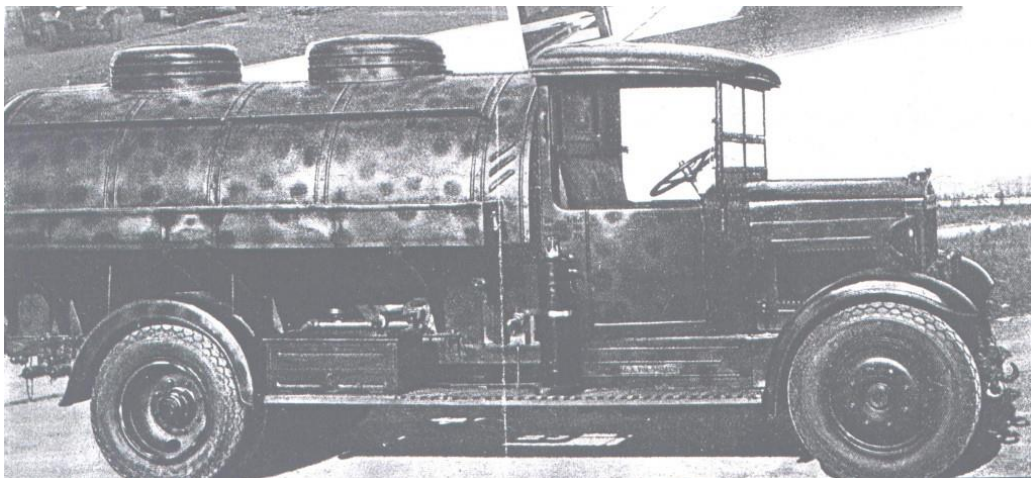

MODEL 3D INT'

89

SPA 38 TANKER WITH ENGINE & FULL INTERIOR

CODE

IT48RE113

28 €

SPA 38 FIELD LIBRARY WITH FULL INTERIOR & ENGINE

CODE