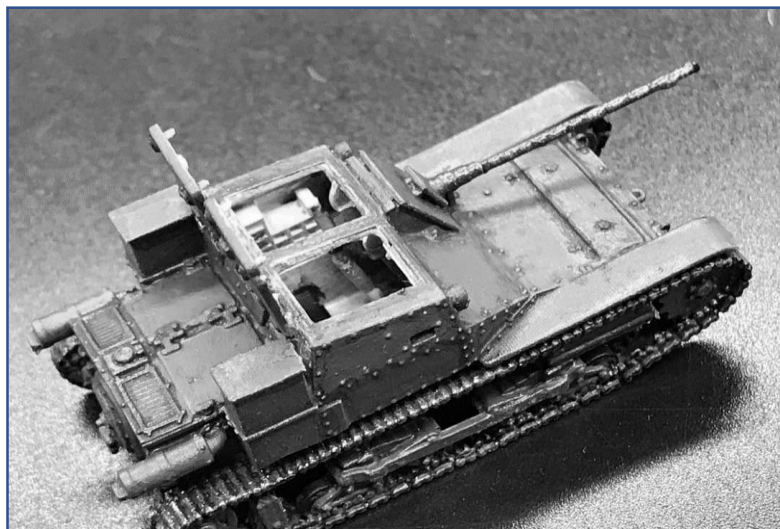

IT48RE20

26 €

COMMAND TANK CV38 WITH ENGINE AND INTERIOR

CODE

IT48RE21

20 €

COMMAND TANK CV35 SOLOTHURN AT GUN WITH SQUARE FRONTAL GUN PLATE WITH ENGINE AND INTERIOR

CODE