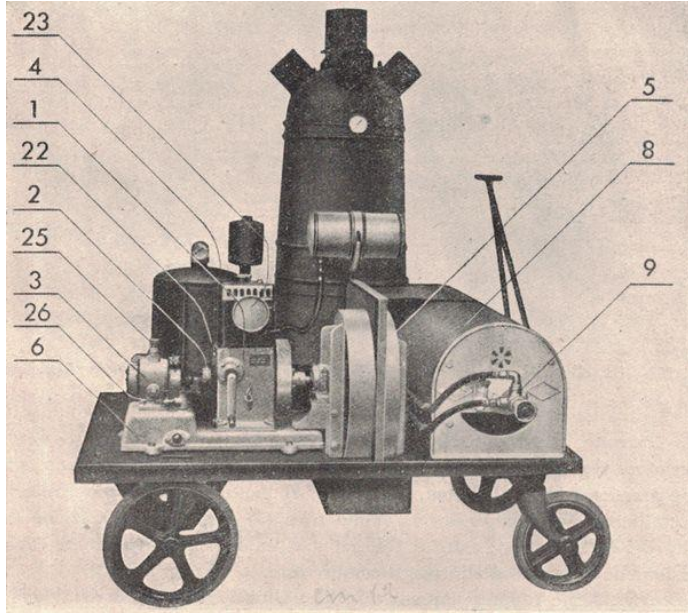

HOT AIR GENERATOR FOR PLANE ENGINES TYPE «GHIBLI»

CODE

IT48RA5

18 €