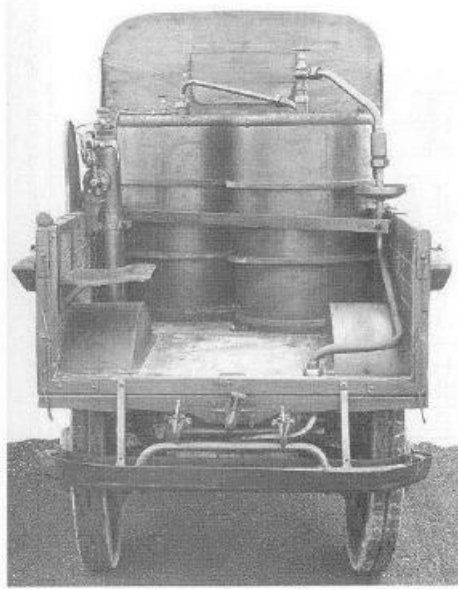

**AUTOCARRETTA
(SMOKE)**

OM35

CHEMICAL

SERVICE

CODE

IT48RE131

20 €

FIAT 15 TER LIGHT TRUCK