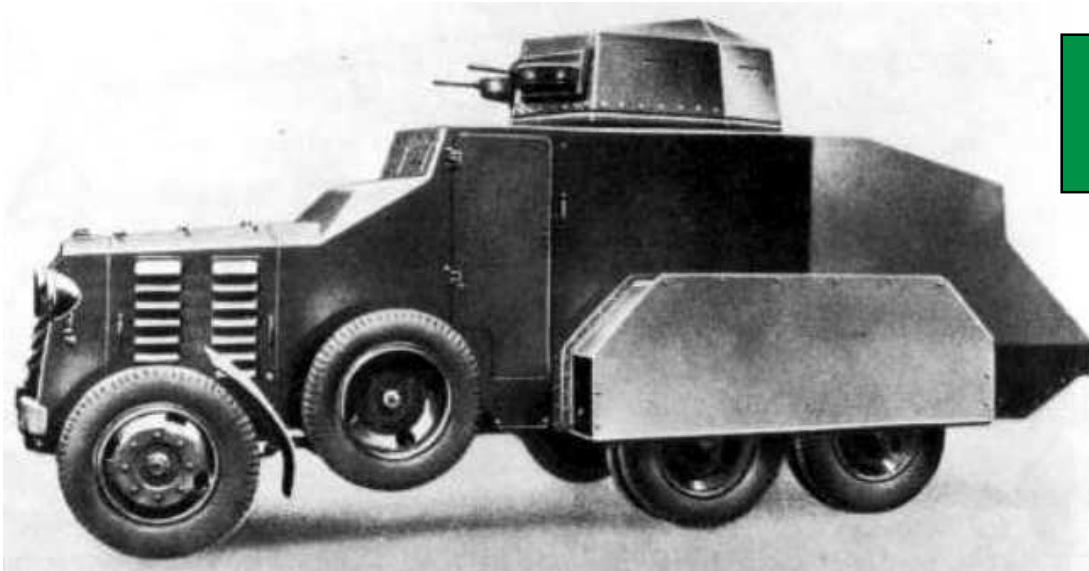

AS 42 SAHARIANA WITH SOLOTHURN 20 MM AT RIFLE

CODE

IT48RE81

26 €

AB 611 WITH INTERIOR AND ENGINE

CODE

IT48RE82

26 €