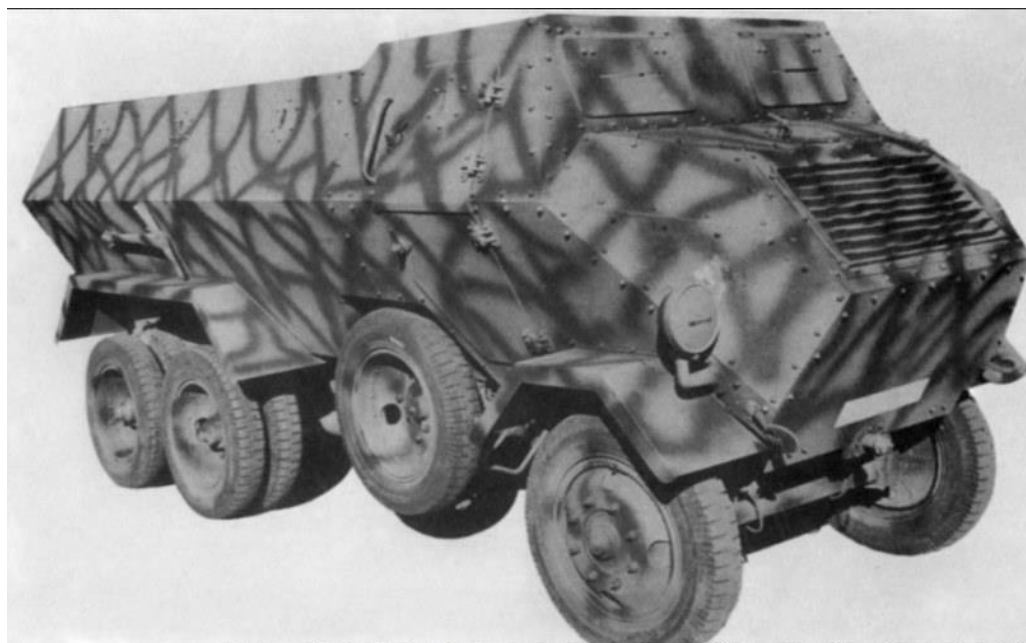

SPA 35 DOVUNQUE PROTETTO