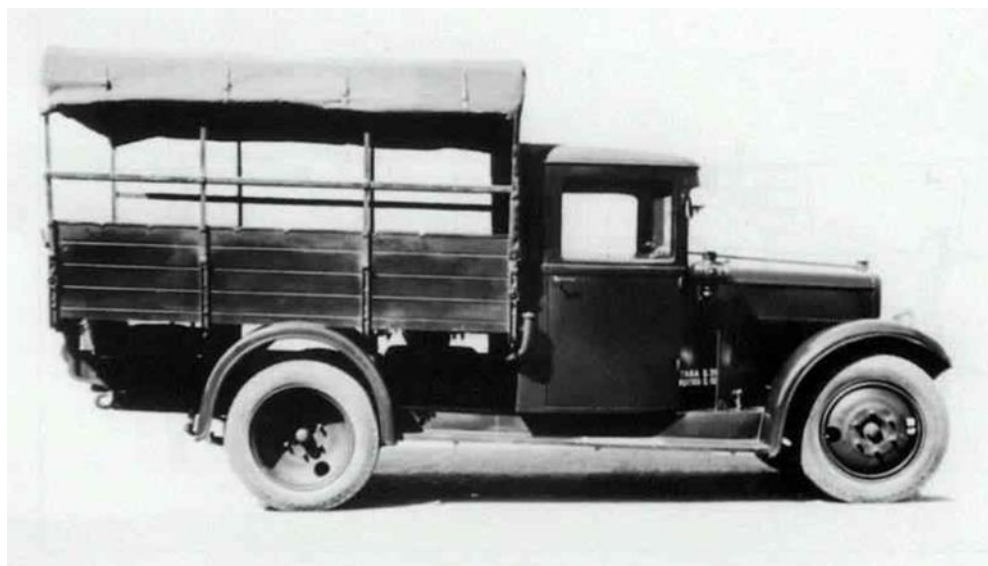

FIAT 618 LIGHT TRUCK

AVAILABLE MAY 2024

CODE

IT48GR4

26 €

MODEL 3D INT'

135