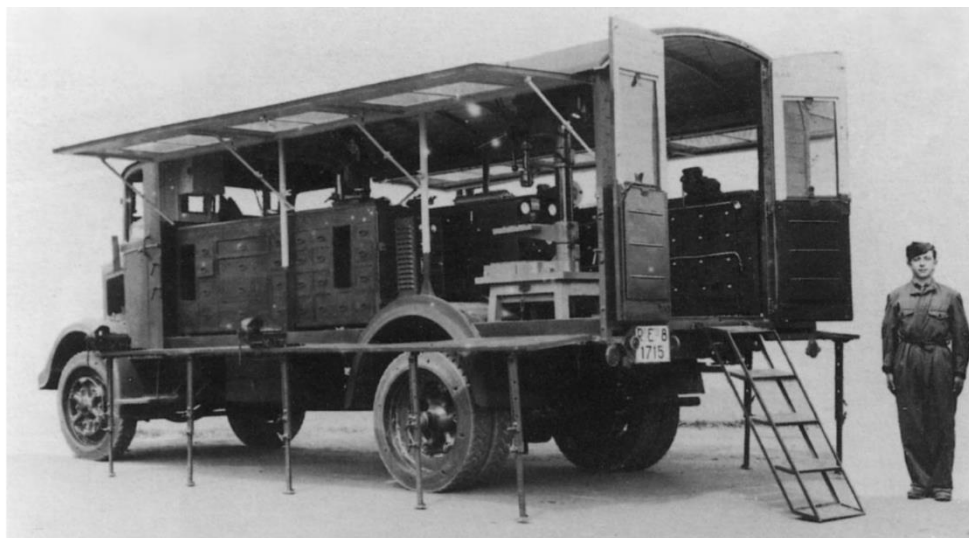

LANCIA 3RO WORKSHOP

AVAILABLE APRIL 2024

CODE

IT48RE95

36 €

FIA 666