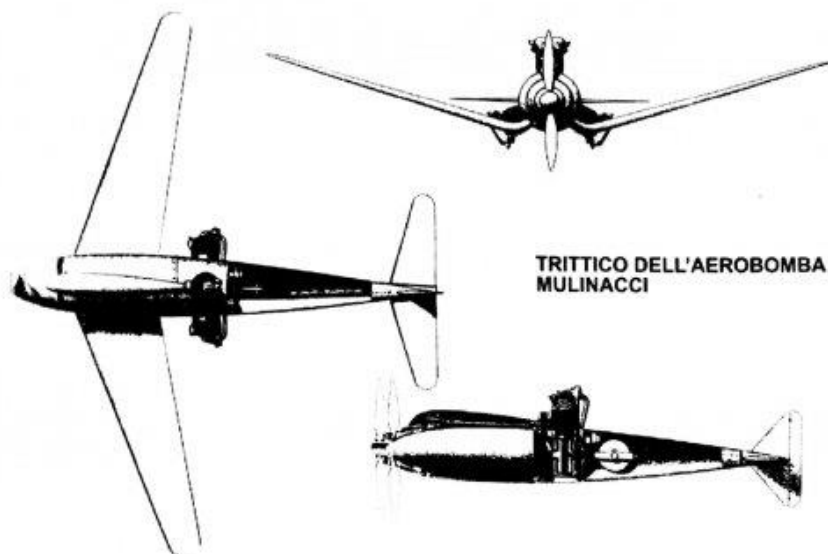

MODEL 3D INT

15

RADIO CONTROLLED TORPEDO "MOTOBOMBA FFF"

CODE

IT48RA3

35 €

MOTOR BOMB «AVIOBOMBA MULINACCI»

AVAILABLE MAY 2024