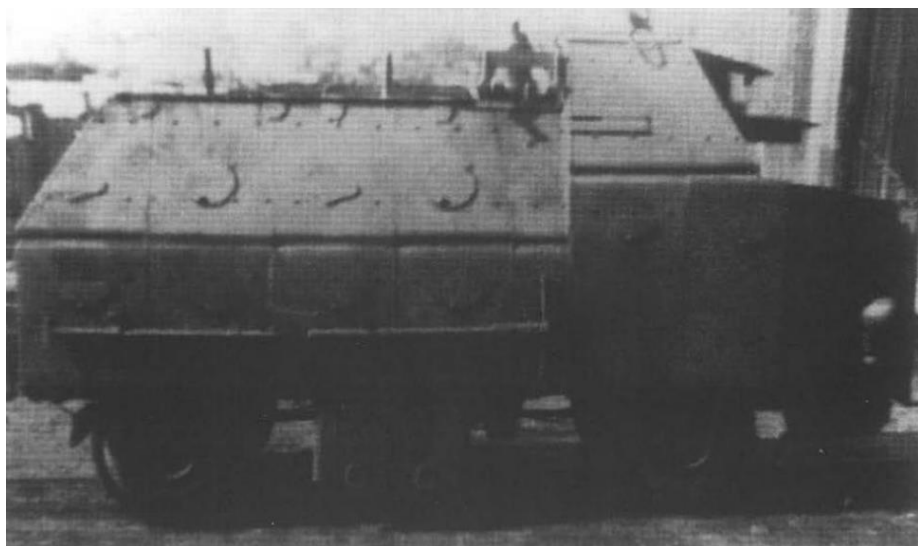

CODE

IT48TR6

40 €

MODEL 3D INT

108

RAILWAY CART – AUTOCARRETTA FERROVIARIA

CODE

IT48TR7