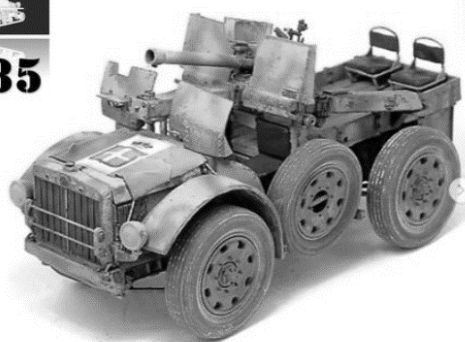

IT48RE33

26 €

SPA TL 37 AUTOCANNONE DA 75/27 WITH ENGINE

MODEL 3D INT

1/35

CODE

IT48RE34

26 €