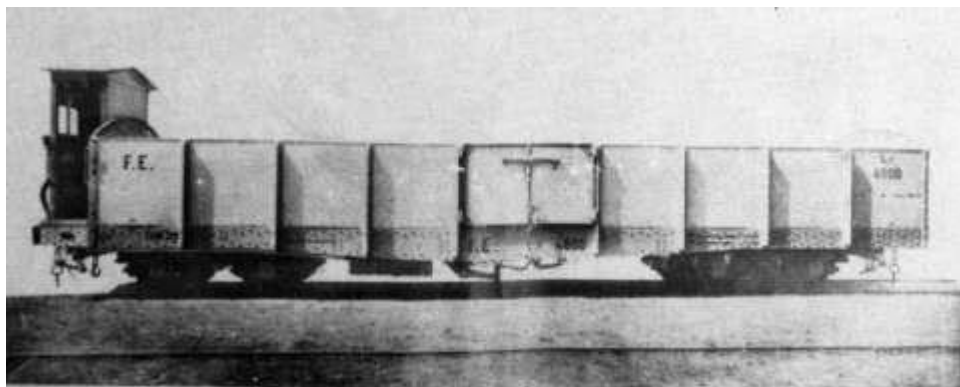

OPEN WAGON ITALIAN ERITREA RAILWAYS

AVAILABLE APRIL 2024

CODE

IT48TR4

48 €