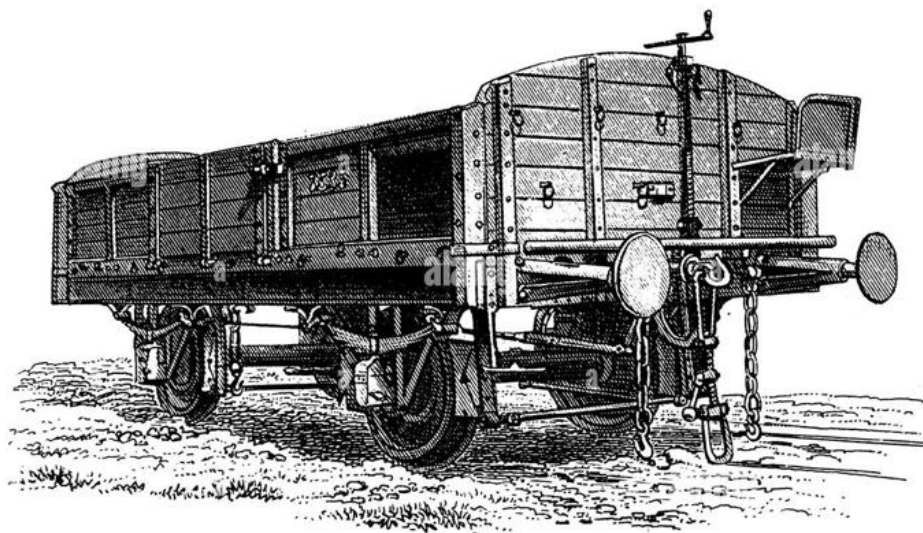

48 €

TANKER WAGON ITALIAN ERITREA RAILWAYS

AVAILABLE APRIL 2024

CODE

IT48TR5

48 €

OPEN WAGON ITALIAN ERITREA RAILWAYS

AVAILABLE APRIL 2024