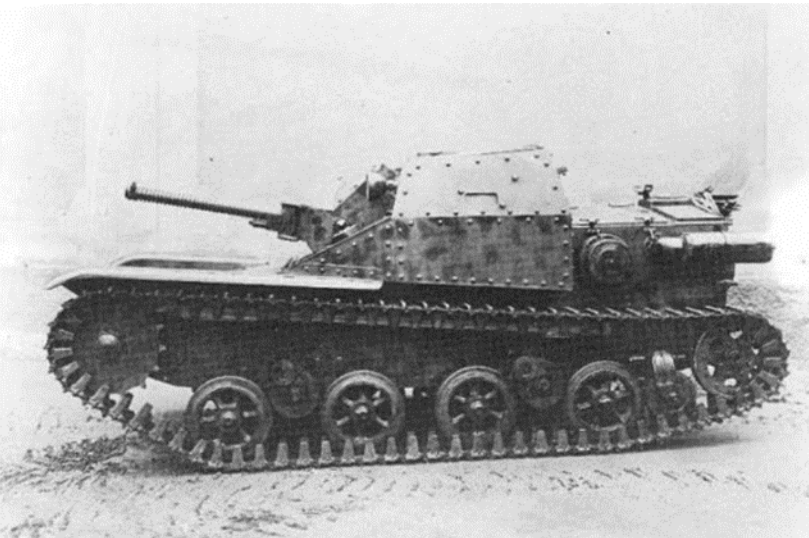

CV38 TANKETTE WITH 13,2 MM BREDA MG WITH ENGINE AND INTERIOR