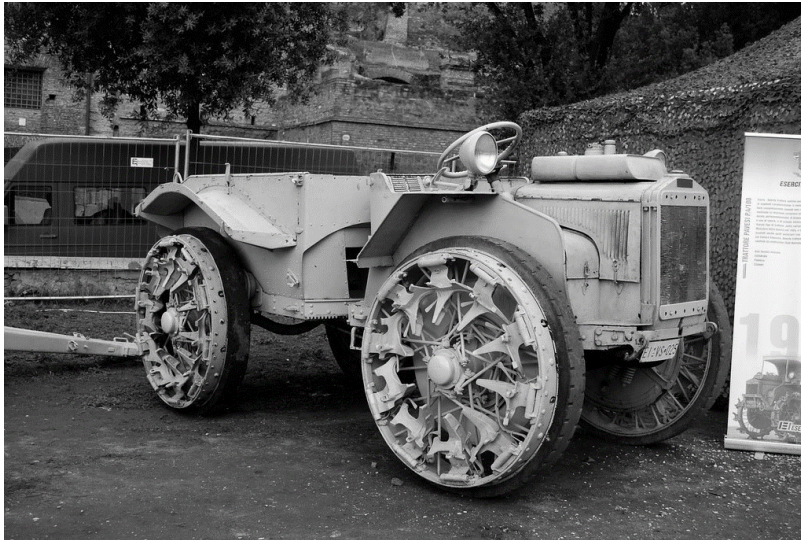

PAVESI P4 METAL WHEELS

CODE

IT48RE84

26 €

MODEL 3D INT'

73