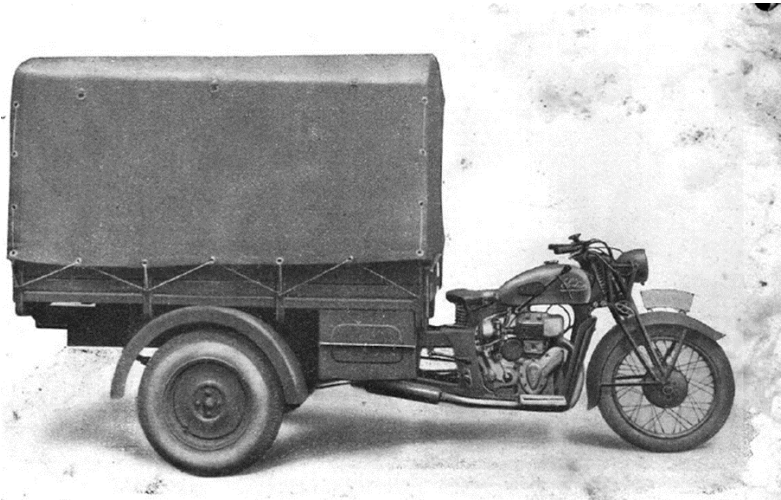

16 €

MODEL 3D INT

117

GILERA MARTE SIDECAR

CODE

IT48RE149

20 €

SERTUM MILITARY TRICYCLE