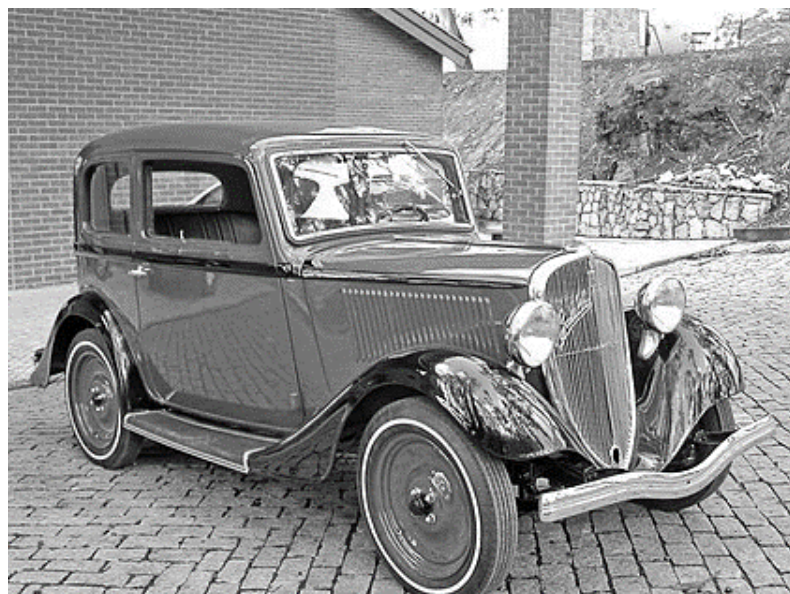

MODEL 3D INT

143

SPA TL 37 TRACTOR WITH INTERIOR & ENGINE

CODE

IT48BG5

26 €

FIAT 508B MOD. 34 STAFF CAR WIT INTERIOR & ENGINE

CODE