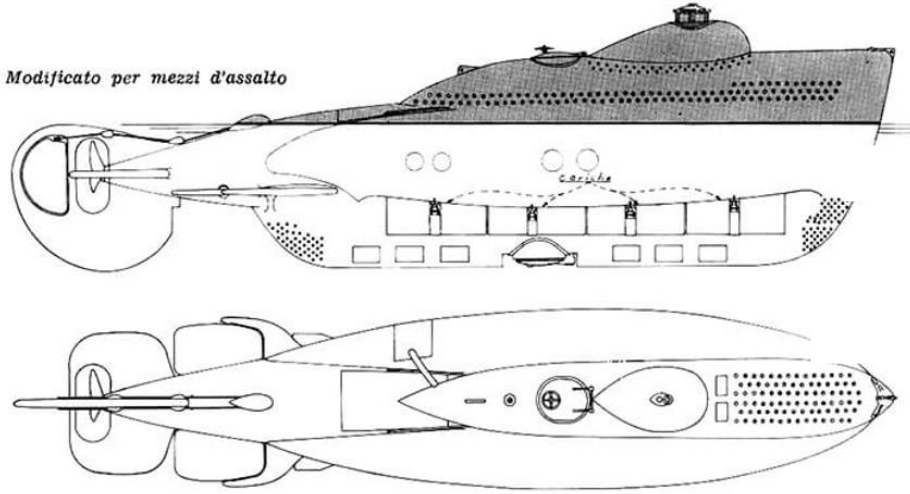

175 €

**CB CLASS MINISUB ITALIAN BLACK SEA FLEET
WITH CREW - WATERLINE**

AVAILABLE OCTOBER 2024

CODE

IT48RM7

160 €

CA 2 ASSAULT MIDGET SUB WITH CREW - WATERLINE

AVAILABLE OCTOBER 2024

CODE

IT48RM8

150 €

CARLEY LIFE RAFT WITH CREW - WATERLINE

AVAILABLE APRIL 2024

CODE

IT48RM9

55 €