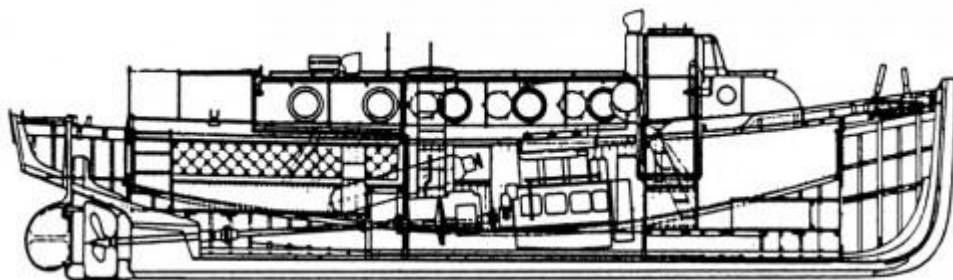

COMPOSITION:

- 2 x LOCOMOTIVES TYPE FS 735
- 1 x COMMAND WAGON
- 3 X WAGONS 76/40 AA GUNS
- 1 X WAGON BREDA 31 20 mm AA GUNS
- 1 X AMMO WAGON

CODE

IT48RM1

450 €

SERVICE BOAT 12.5 MT (AS USED ON ITALIAN LITTORIO CLASS BB's). COMPLETE WITH INTERIOR.