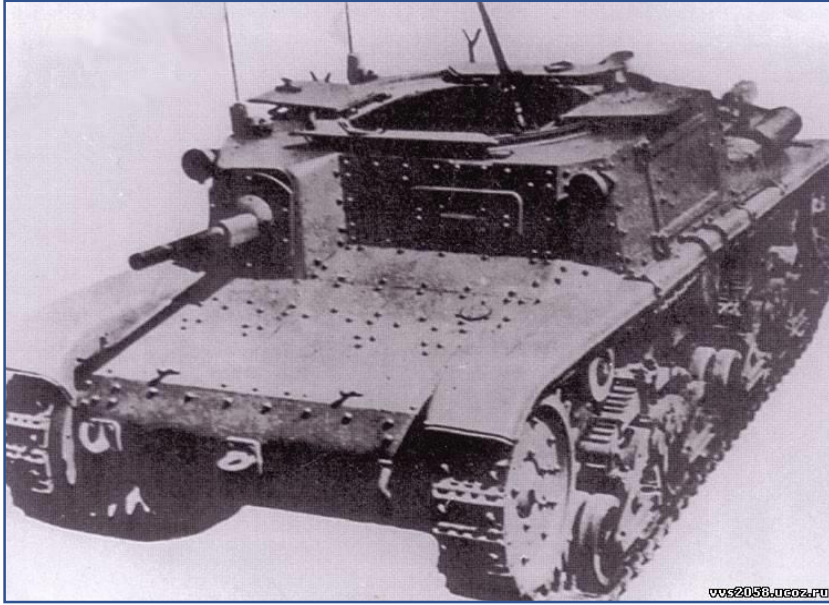

**COMMAND TANK M 14/41 BREDA 13,2 MM GUN
WITH ENGINE AND GEARBOX**