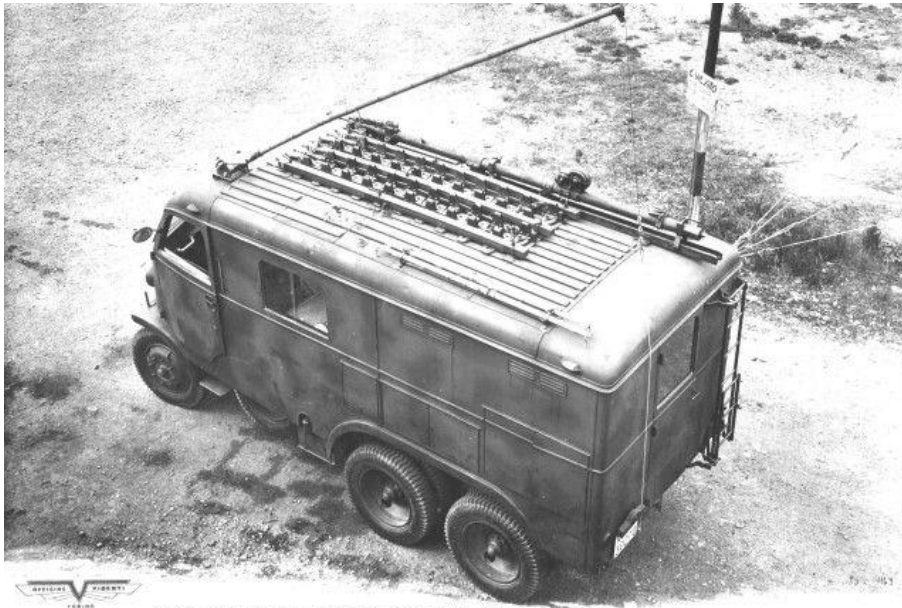

SPA 35 DOVUNQUE RECOVERY TRUCK

CODE

IT48RE103

28 €

SPA 35 DOVUNQUE RADIO WITH INTERIOR **AVAILABLE JULY 2024**

CODE

IT48RE104

32 €