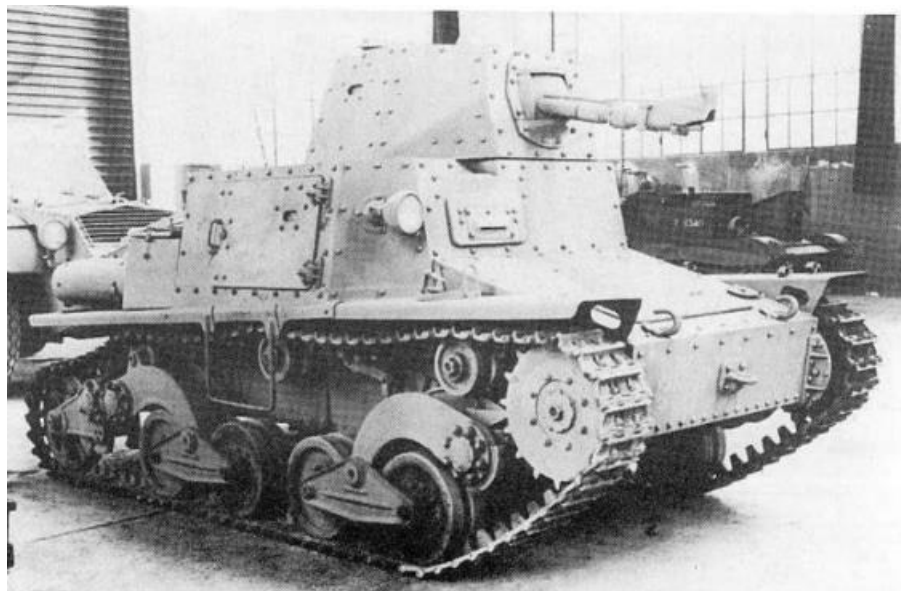

IT48RE48

20 €

L6/40 FLAMETHROWER WITH ENGINE

CODE

IT48RE49

26 €

AMMO CARRIER FOR SEMOVENTE DA 90/53 WITH ENGINE AND INTERIOR

CODE