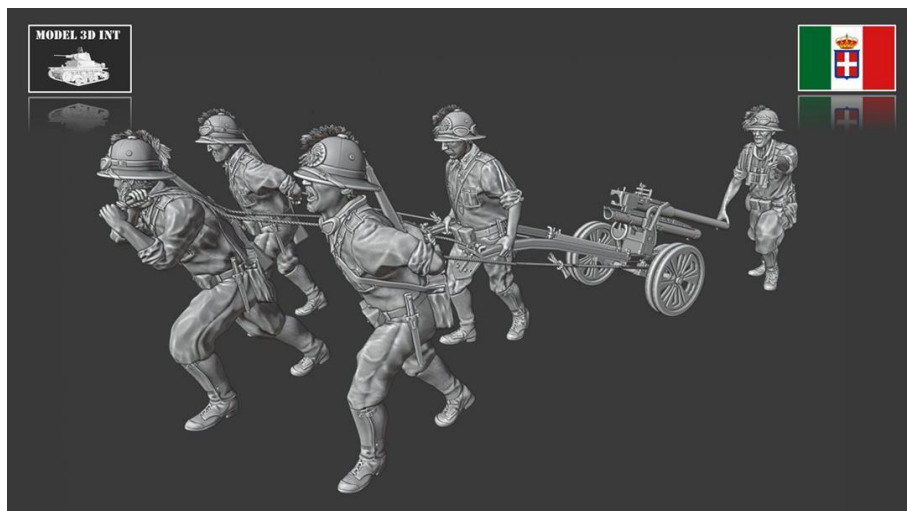

**BERSAGLIERI PULLING A 47/32 AT GUN
ELEFANTINO – GUN INCLUDED**

CODE

IT48FI5

28 €