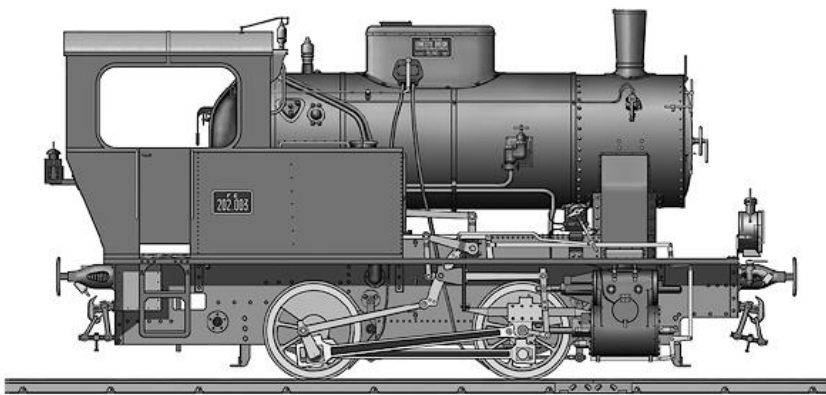

FE R.202 ITALIAN ERITREA RAYLWAYS

AVAILABLE APRIL 2024

locomotiva-tender FE R.202
FERROVIE DELLA COLONIA ERITREA
num. 6380

silvio mazzardi

1:87 (180 DPI) - www.stagniweb.it

CODE

IT48TR2

55 €

MODEL 3D INT

106