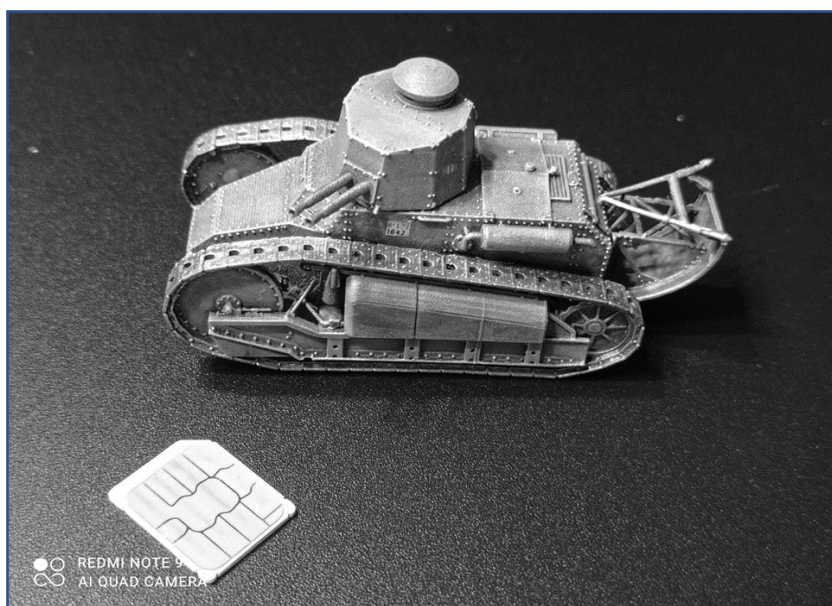

IT48RE44

22 €

FIAT 3000 RADIO TANK WITH ENGINE

CODE

IT48RE45

20 €

FIAT 3000 SMOKE LAYER TANK WITH ENGINE

CODE