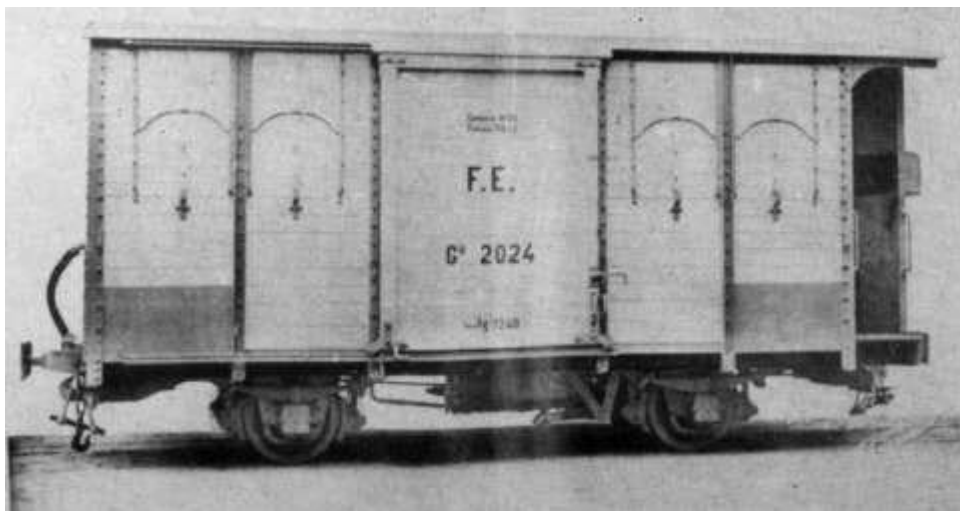

silvio mazzardi

1:87 (180 DPI) - www.stagniweb.it

CODE

IT48TR2

55 €

MODEL 3D INT

106

CLOSED WAGON ITALIAN ERITREA RAILWAYS