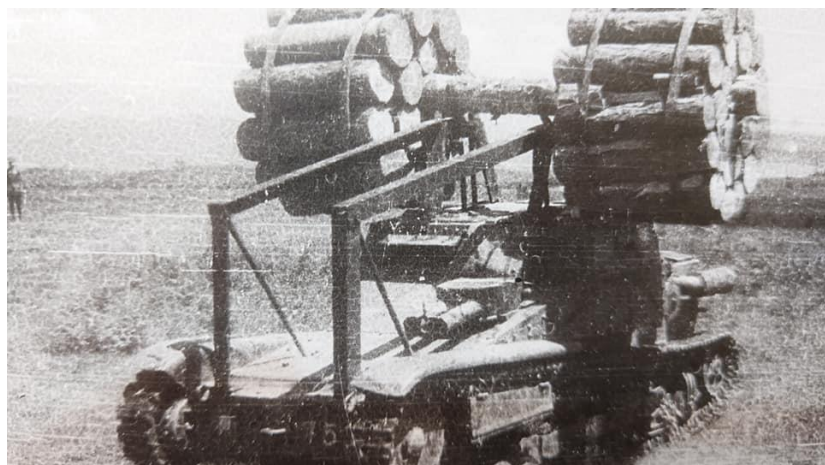

TANKETTE CV 35 ENGINEERS CORPS