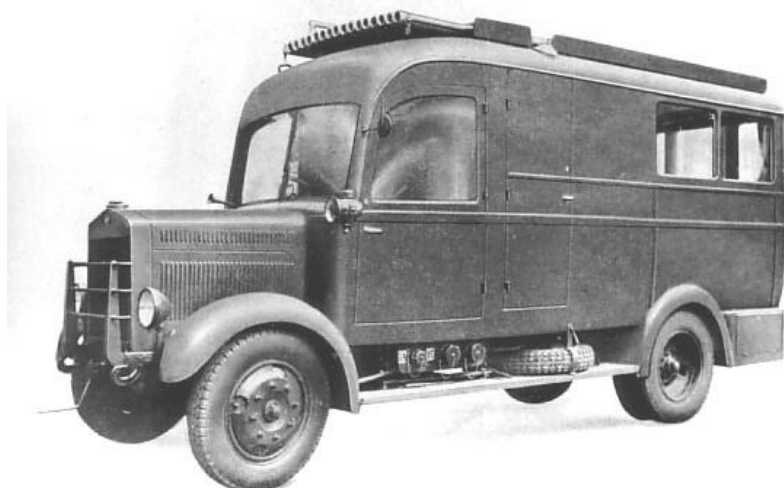

SPA 38 RADIO WITH FULL INTERIOR

CODE

IT48RE112

32 €

MODEL 3D INT'

89