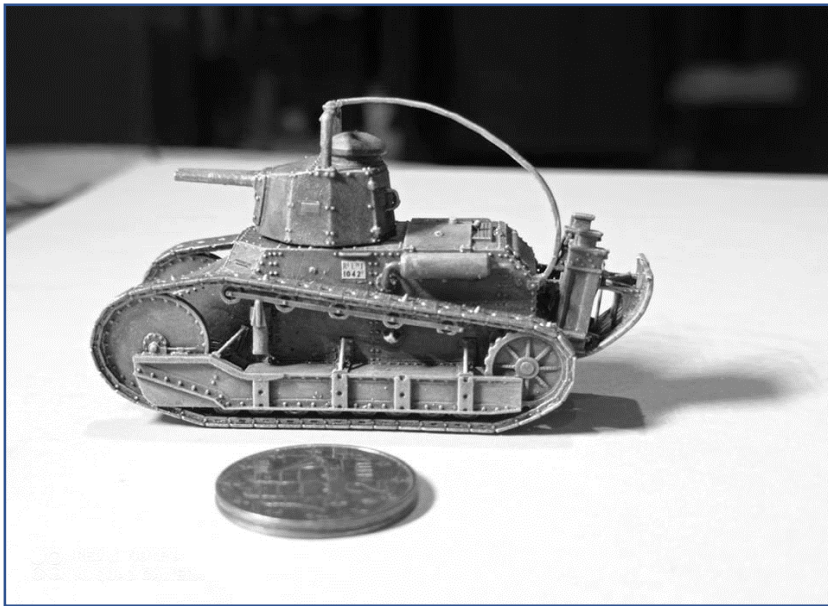

COMMAND TANK FIAT 3000 II SERIE WITH ENGINE