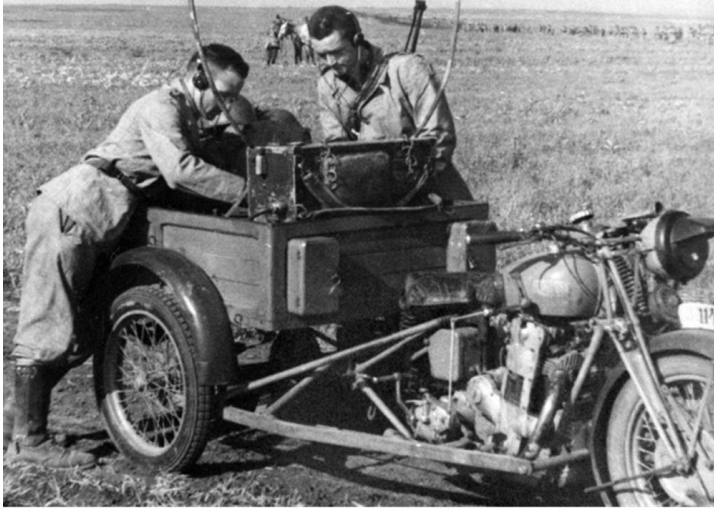

BENELLI RADIO TRICYCLE

CODE

IT48RE147

20 €