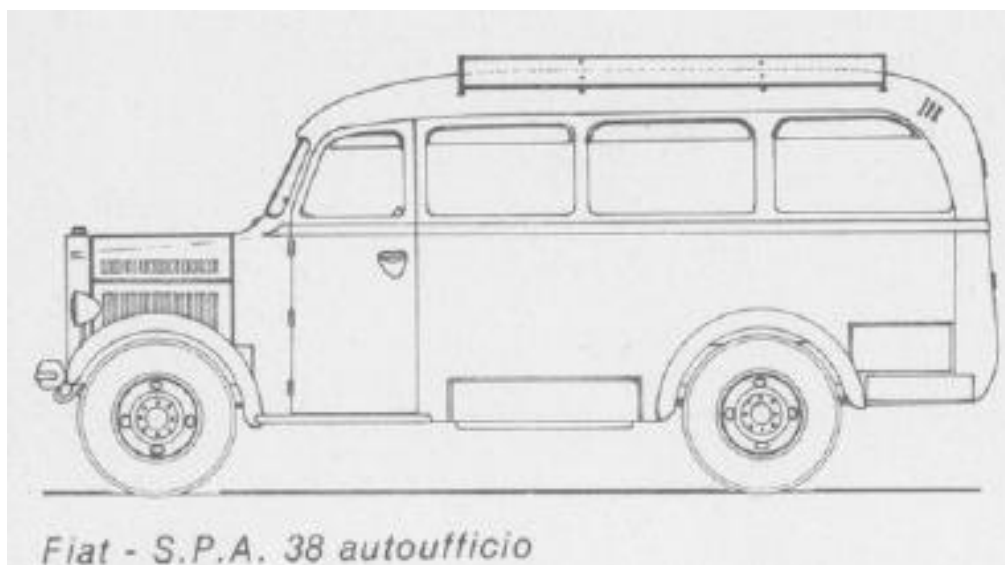

SPA 38 AUTOUFFICIO (COMMAND POST) WITH INTERIOR