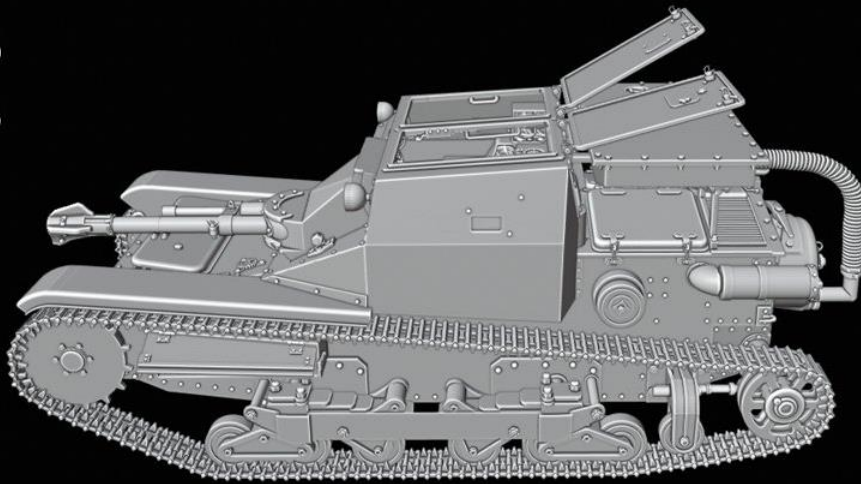

1/35 SCALE CODE: IT-35CV1.....55 €

TANKKETTES

MODEL 3D INT

CV33 FLAMETHROWER «COMPATTO»
NEW! AVAILABLE FROM TODAY!!

1/35

1/48

CV35 TANKETTE WITH SOLOTHURN ATG 20 MM, INTERIOR, TRANSMISSIONE & ENGINE

NEW!!

DUE MAY 2024

REDMI NOTE 9
AI QUAD CAMERA

1/35 SCALE CODE: IT-35CV1.....55 €

CV33 FLAMETHROWER «COMPATTO»

3 FLAMETHROWER «COMPATTO»
AVAILABLE FROM TODAY!!

1/35 SCALE CODE: IT-35CV2.....55 €

CV33 FLAMETHROWER «BARRELL 200 LT»