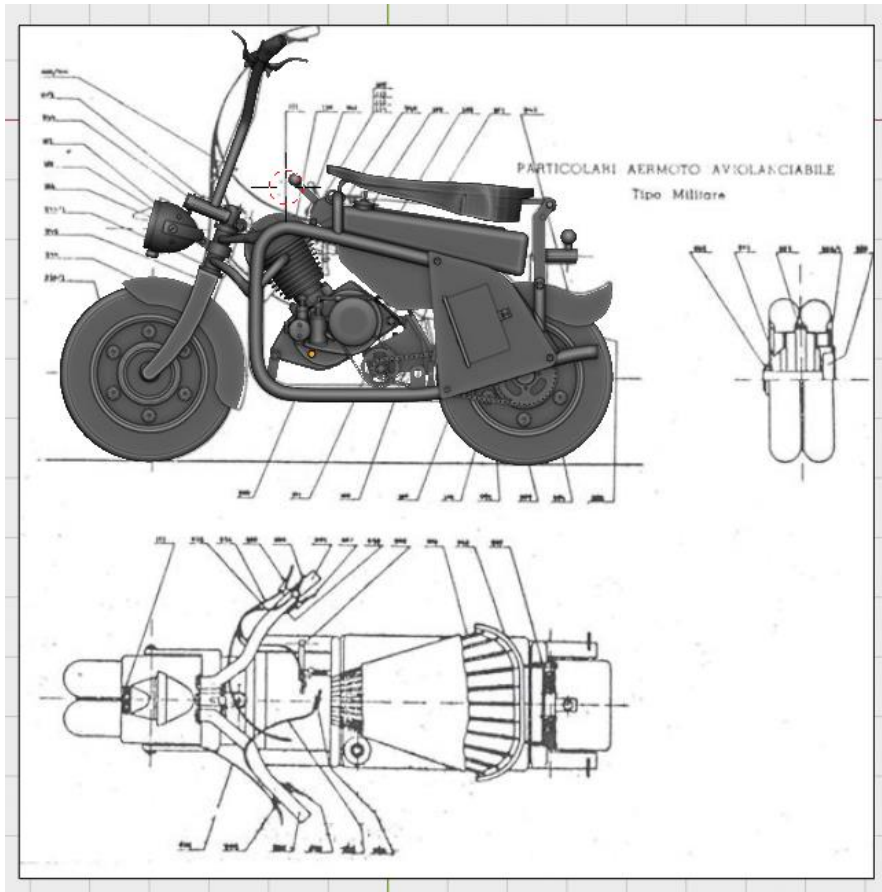

NEW!!

DUE OCTOBER 2024

1/35 SCALE CODE: IT-MOT5.....50 €

AERMOTO VOLUGRAFO

1/35 SCALE CODE: IT-MOT6.....30 €

ARTILLERY

MODEL 3D INT

1/35