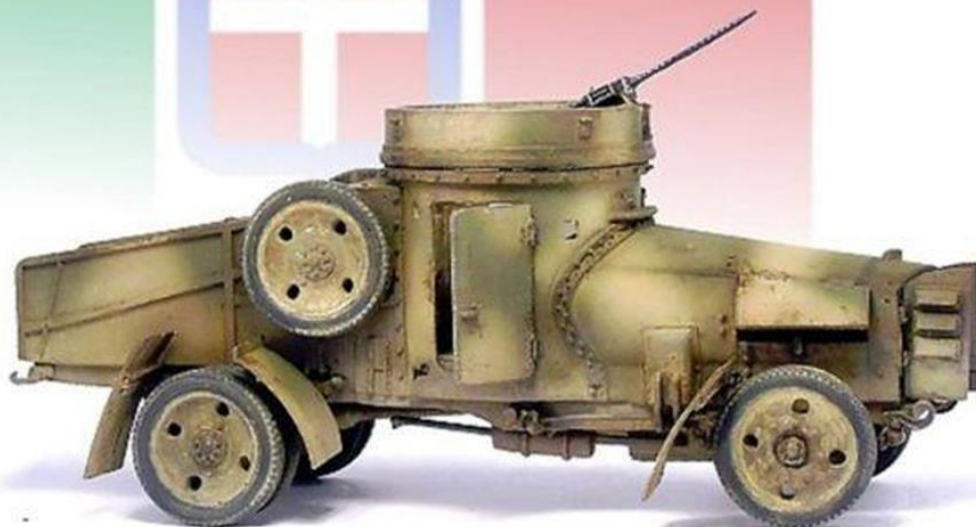

NEW!! DUE MARCH 2024

1/35 SCALE CODE: IT-35CV3.....55 €

ARMORED CARS

FIAT TRIPOLI SPAAG BREDA SAFAT 12,7 MM

MODEL 3D INT

1/35

FIAT TRIPOLI MOD. 1940

1/35 SCALE CODE: IT-AC1.....70 €