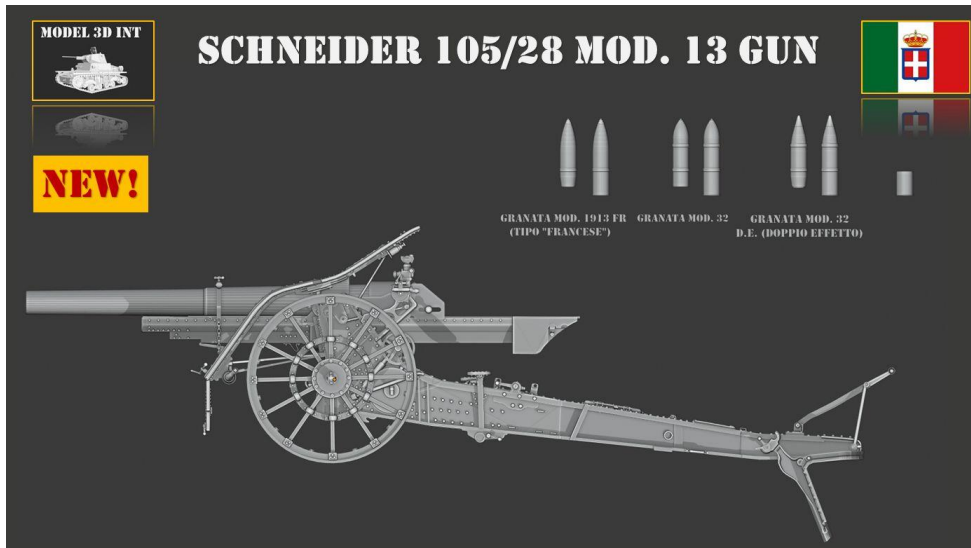

105/28 INFANTRY GUN

1/35 SCALE CODE: IT-ART3.....40 €