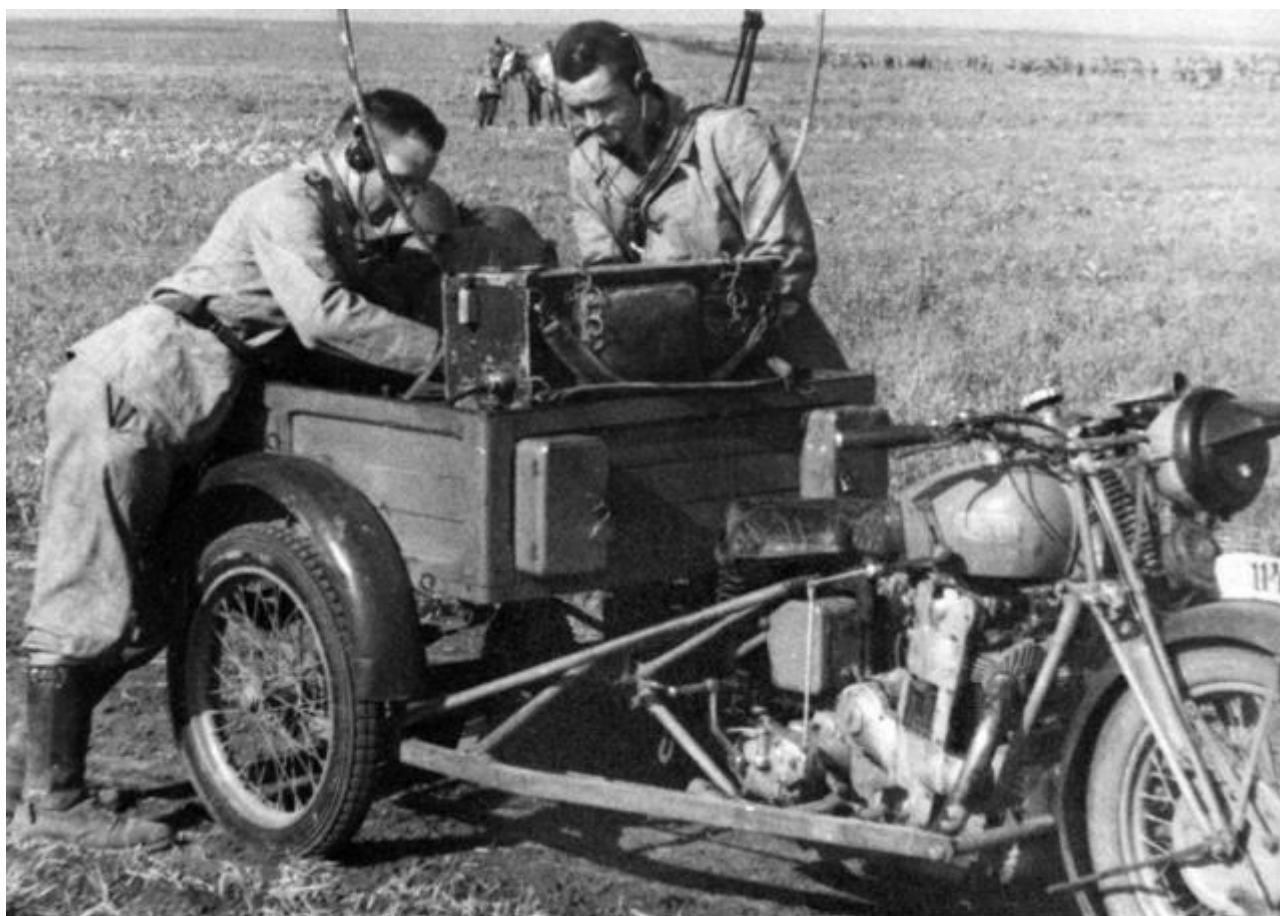

SPA TM 40

NEW!!
DUE AUGUST 2024

1/35 SCALE CODE: IT-TR4.....80 €
COMPLETE WITH ENGINE

BIKES & TRICYCLES

TRICICLO BENELLI POSTO RADIO

NEW!!
DUE MARCH 2024

1/35 SCALE CODE: IT-MOT1.....50 €

BENELLI 250 MILITARE M37