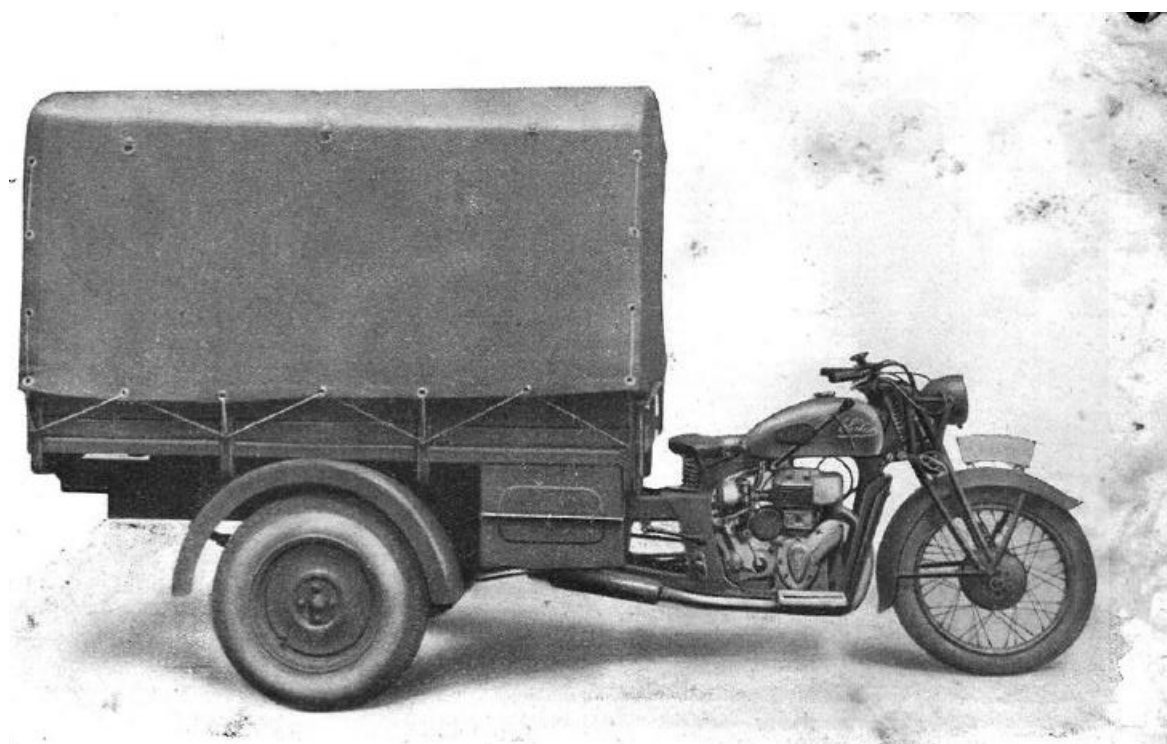

SERTUM MILITARY TRICYCLE

NEW!!

DUE SEPTEMBER 2024

1/35 SCALE CODE: IT-MOT4.....55 €