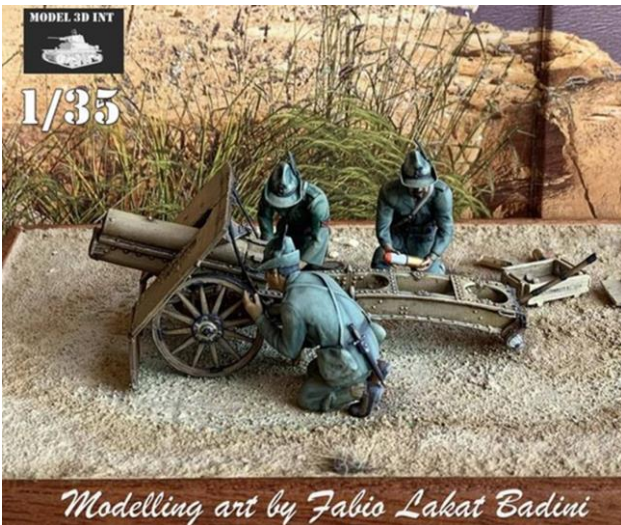

75/13 HOWITZER + ALPINE CREW / ACCESSORIES

NEW & AVAILABLE!

1/35

1/48

1/72