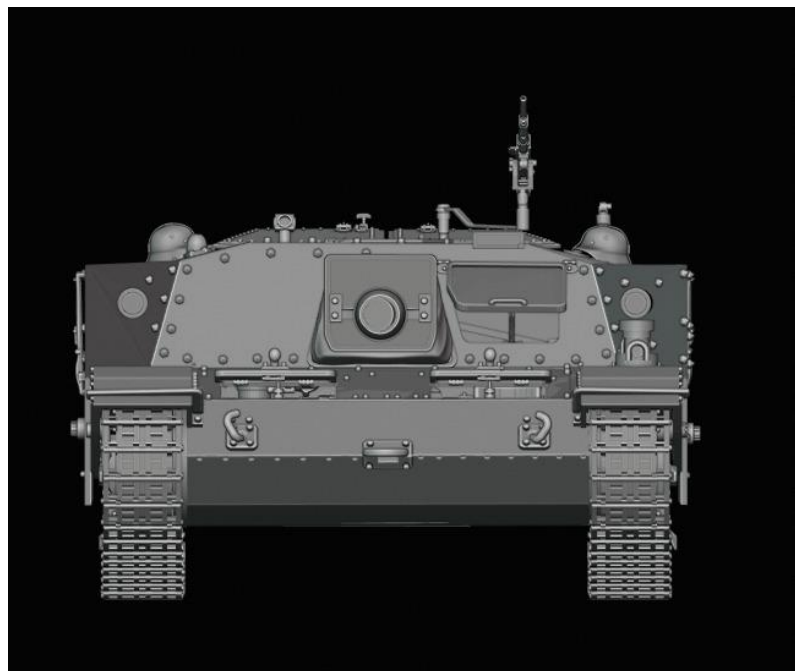

AUTOTRENO RT1000 REGIA AERONAUTICA

NEW!!
DUE JUNE 2024

1/35 SCALE CODE: IT-35RA.....160 €
INCLUSIVE INTERIOR & ENGINE

SELF PROPELLED GUNS

MODEL 3D INT

1/35

105/25 M43 SPG BASSOTTO WITH FULL INTERIOR & ENGINE

1/35 SCALE CODE: IT-33SPG1.....85 €
INCLUSIVE INTERIOR & ENGINE

**75/46 M42 SPG STUG MIT 75/46 852 (i)
WITH FULL INTERIOR & ENGINE**

1/35 SCALE CODE: IT-35SPG2.....85 €
INCLUSIVE OF INTERIOR AND ENGINE

M15/42 SPAAG 4 X 20/70