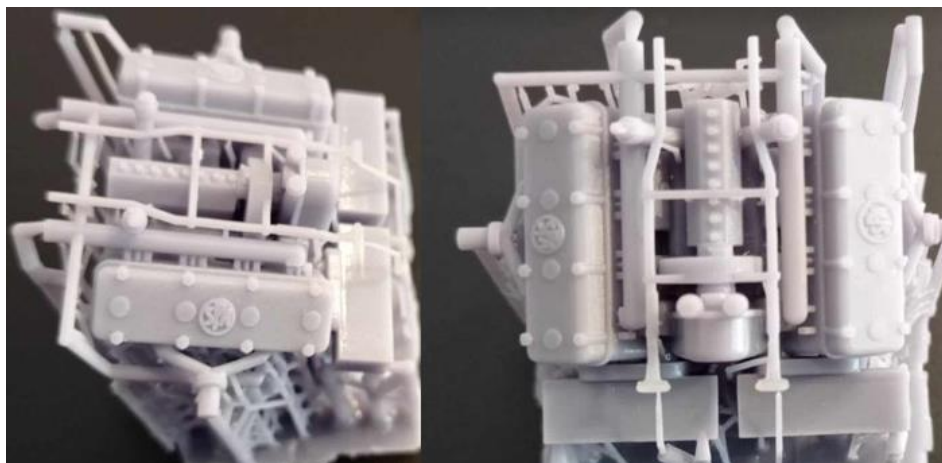

FIAT-SPA 15TB M.42 8-CYLINDER, V ENGINE, FOR M15/42 TANKS AND SPGS

1/35 SCALE CODE: IT-ACC1.....15 €