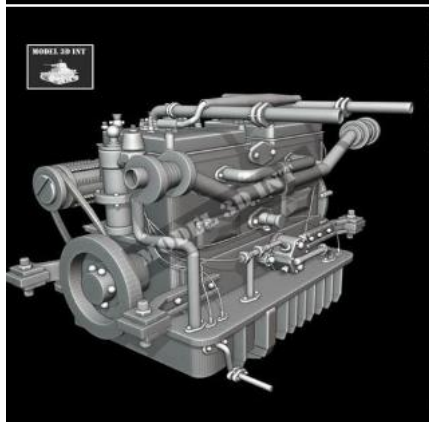

1/35 SCALE CODE: IT-35CV1.....55 €

TANKKETTES

MODEL 3D INT

CV33 FLAMETHROWER «COMPATTO»
NEW! AVAILABLE FROM TODAY!!

1/35

1/48

CV35 TANKETTE WITH SOLOTHURN ATG 20 MM, INTERIOR, TRANSMISSIONE & ENGINE

NEW!!

DUE MAY 2024

REDMI NOTE 9
AI QUAD CAMERA

1/35 SCALE CODE: IT-35CV1.....55 €

CV33 FLAMETHROWER «COMPATTO»

3 FLAMETHROWER «COMPATTO»
AVAILABLE FROM TODAY!!

1/35 SCALE CODE: IT-35CV2.....55 €

CV33 FLAMETHROWER «BARRELL 200 LT»