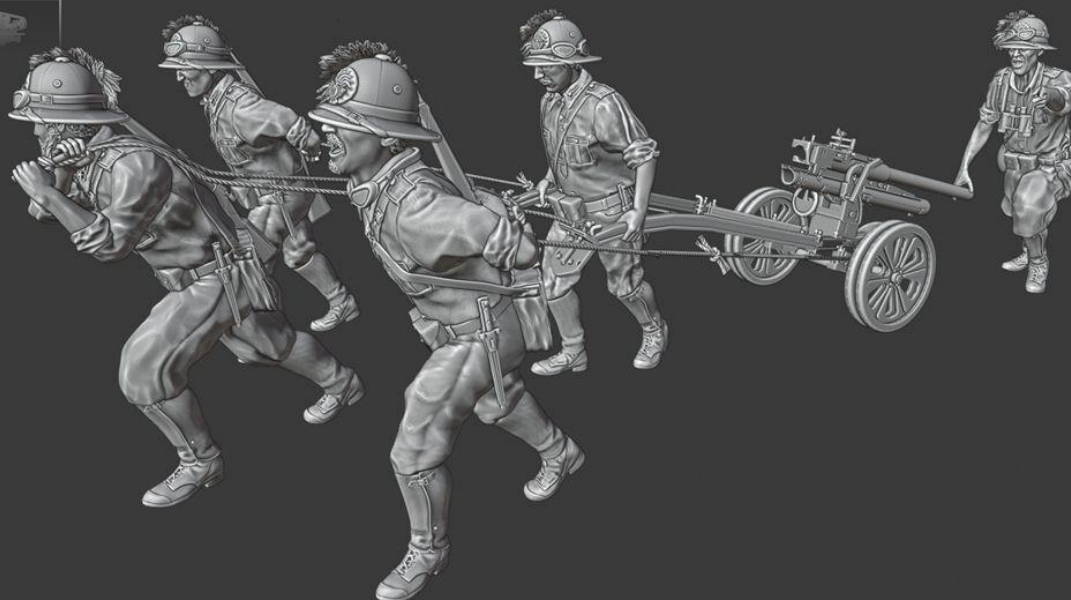

MODEL 3D INT