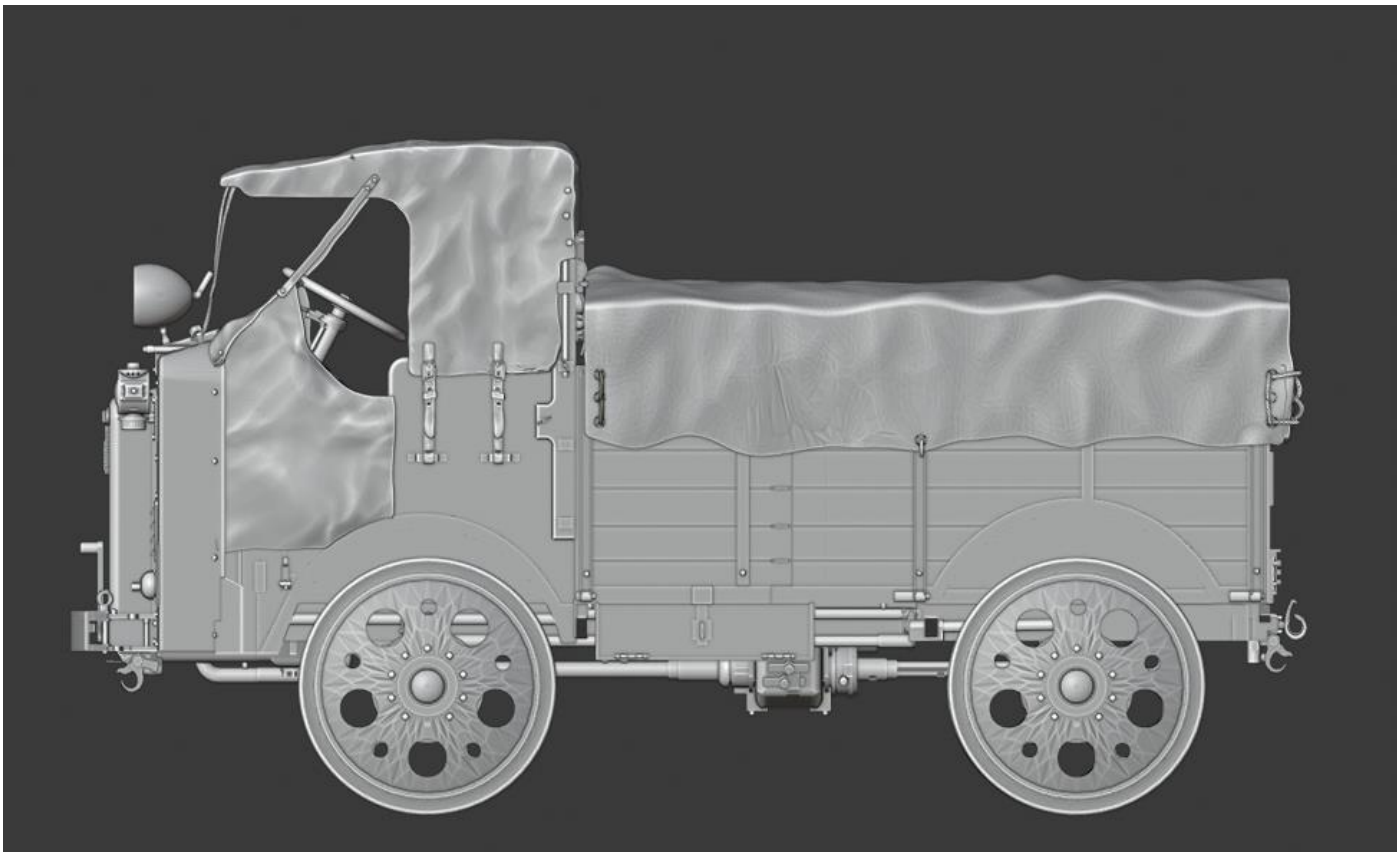

AUTOCARRETTA OM MOD. 32

1/35 SCALE CODE: IT-CA2.....55 €
COMPLETE WITH CREW AND ACCESSORIES

SPA CL39 LIGHT TRUCK

1/35 SCALE CODE: IT-CA3.....65 €
COMPLETE WITH CREW AND ACCESSORIES

NEW!!
DUE JUNE 2024

1/35 SCALE CODE: IT-CA4.....65 €