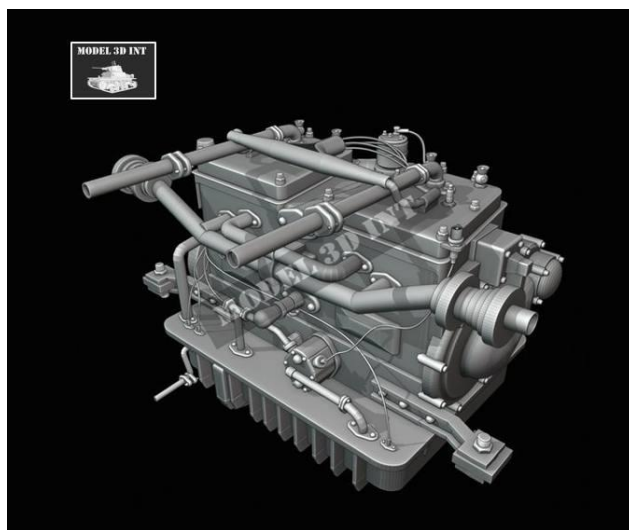

ACCESSORIES

FIAT-SPA 15TB M.42 8-CYLINDER, V ENGINE, FOR M15/42 TANKS AND SPGS

1/35 SCALE CODE: IT-ACC1.....15 €

FIAT-SPA CV3 WATER COOLED 43 Hp ENGINE FOR CV TANKETTES

1/48 SCALE CODE: IT-ACC2.....15 €

ITALIAN ARMY EQUIPMENT & WEAPONS