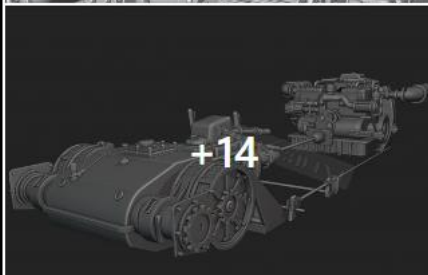

1/35 SCALE CODE: IT-35CV1.....55 €

TANKKETTES

MODEL 3D INT

CV33 FLAMETHROWER «COMPATTO»
NEW! AVAILABLE FROM TODAY!!

1/35

1/48

CV35 TANKETTE WITH SOLOTHURN ATG 20 MM, INTERIOR, TRANSMISSIONE & ENGINE

NEW!!

DUE MAY 2024

REDMI NOTE 9
AI QUAD CAMERA

1/35 SCALE CODE: IT-35CV1.....55 €

CV33 FLAMETHROWER «COMPATTO»

3 FLAMETHROWER «COMPATTO»
AVAILABLE FROM TODAY!!

1/35 SCALE CODE: IT-35CV2.....55 €

CV33 FLAMETHROWER «BARRELL 200 LT»

NEW!! DUE MARCH 2024

1/35 SCALE CODE: IT-35CV3.....55 €

ARMORED CARS

FIAT TRIPOLI SPAAG BREDA SAFAT 12,7 MM

MODEL 3D INT

1/35

FIAT TRIPOLI MOD. 1940

1/35 SCALE CODE: IT-AC1.....70 €