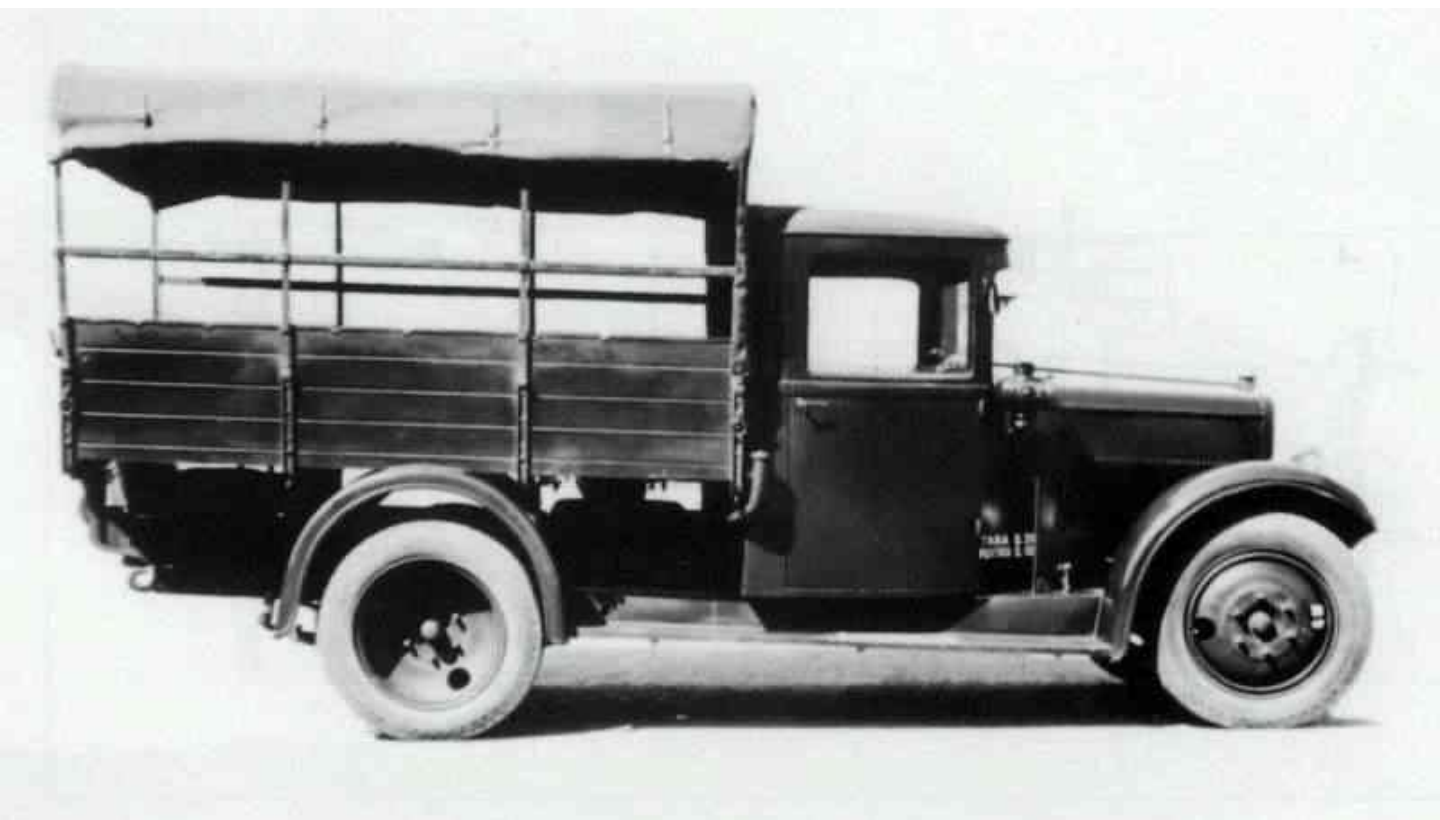

FIAT 618 TRUCK

NEW!!
DUE JULY 2024

1/35 SCALE CODE: IT-CA4.....80 €
COMPLETE WITH CREW AND ACCESSORIES