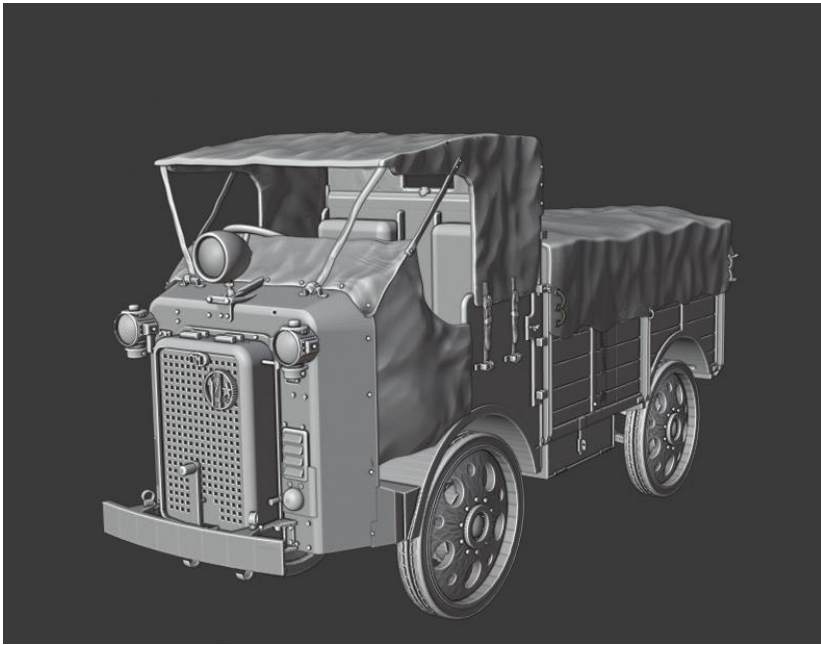

AUTOCARRETTA OM MOD. 32

1/35 SCALE CODE: IT-CA2.....55 €
COMPLETE WITH CREW AND ACCESSORIES

SPA CL39 LIGHT TRUCK

1/35 SCALE CODE: IT-CA3.....65 €
COMPLETE WITH CREW AND ACCESSORIES

NEW!!
DUE JUNE 2024

1/35 SCALE CODE: IT-CA4.....65 €