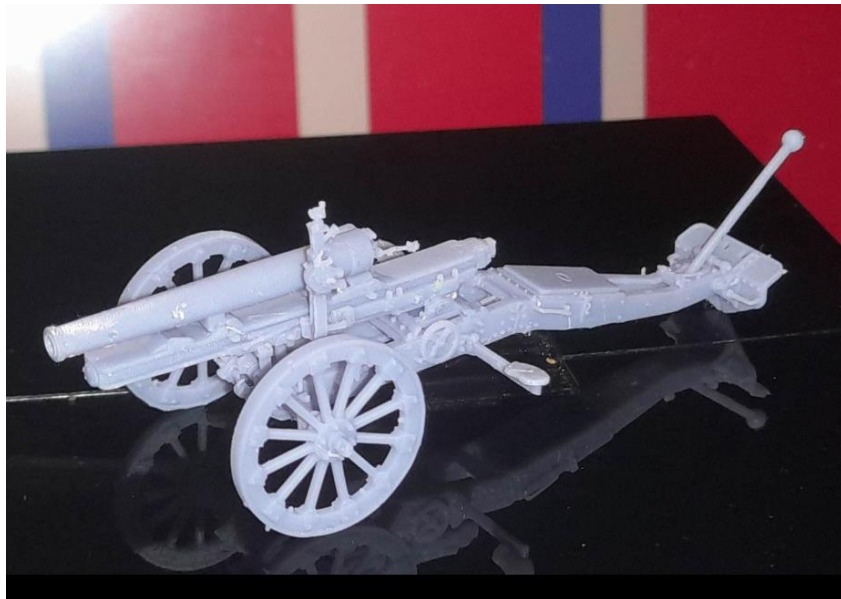

65/17 MM INFANTRY GUN

1/35 SCALE CODE: IT-ART4.....25 €