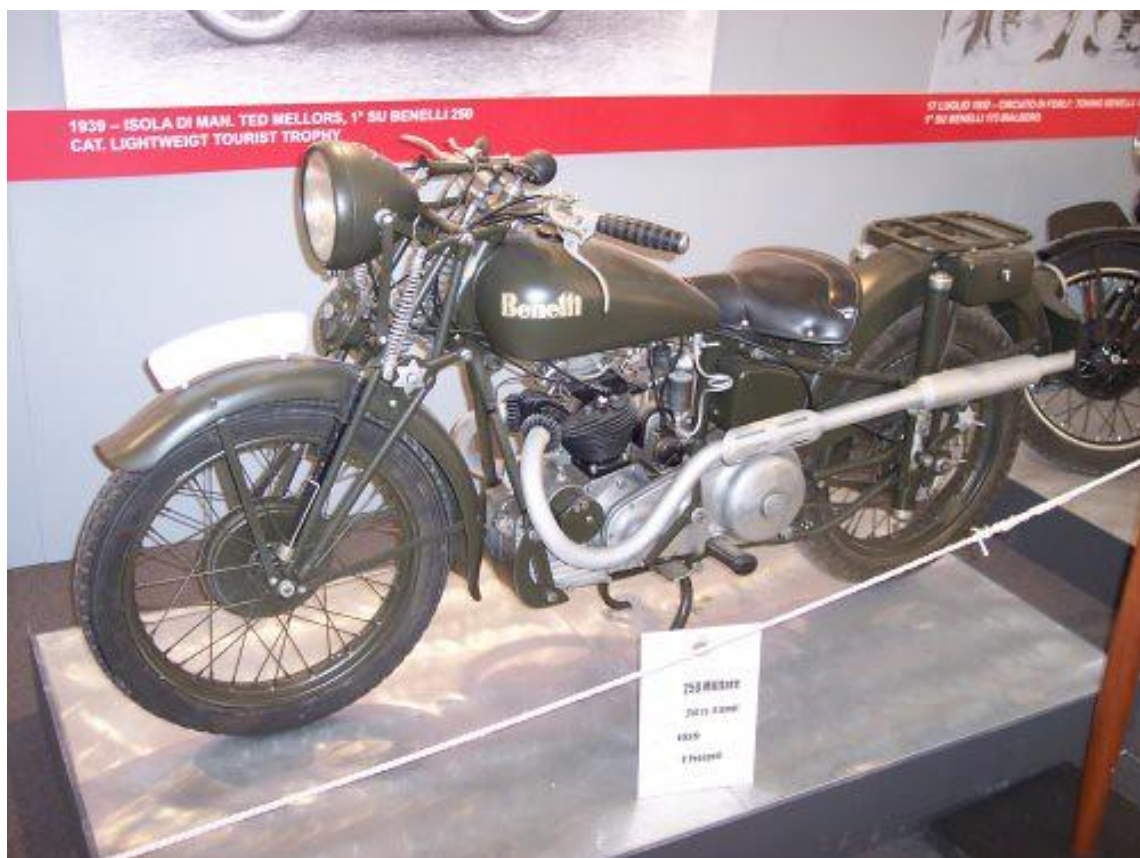

SPA TM 40

NEW!!
DUE AUGUST 2024

1/35 SCALE CODE: IT-TR4.....80 €
COMPLETE WITH ENGINE

BIKES & TRICYCLES

TRICICLO BENELLI POSTO RADIO

NEW!!
DUE MARCH 2024

1/35 SCALE CODE: IT-MOT1.....50 €

BENELLI 250 MILITARE M37