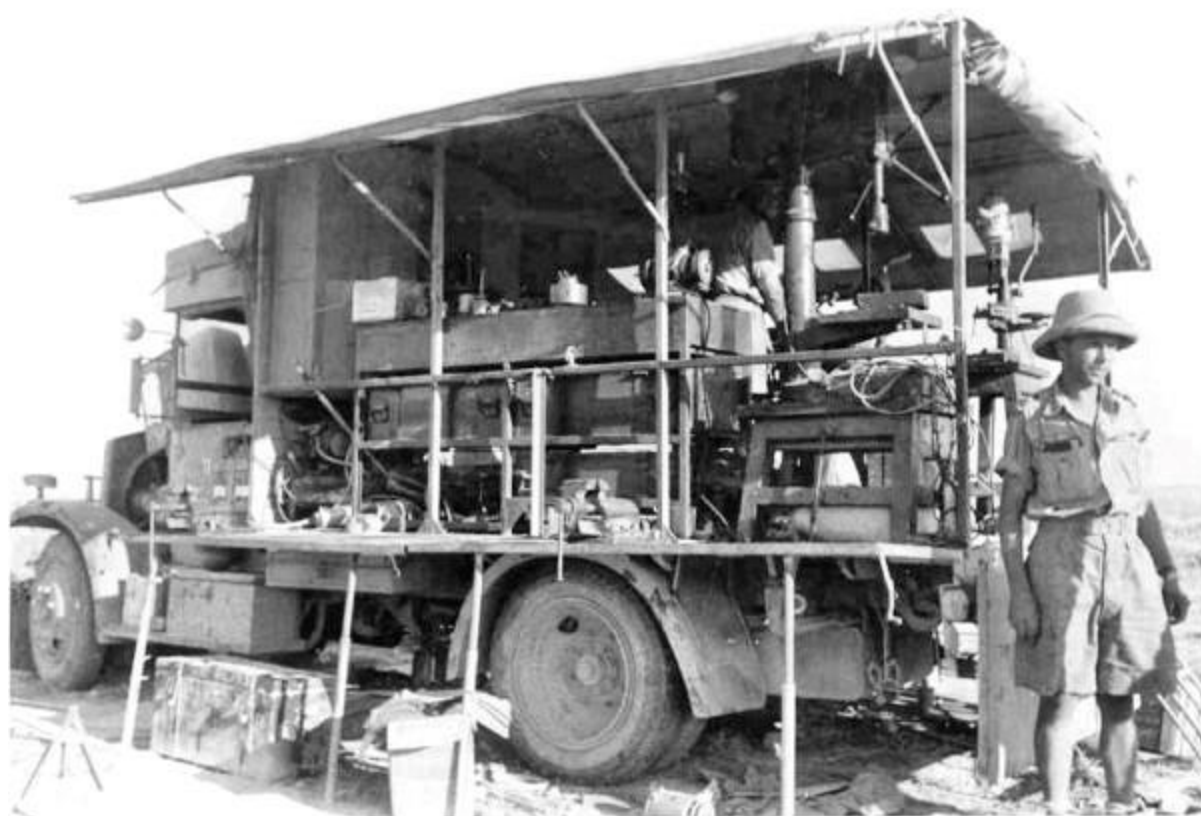

1/35 SCALE CODE: IT-CA8.....125 €
COMPLETE WITH CREW AND ACCESSORIES