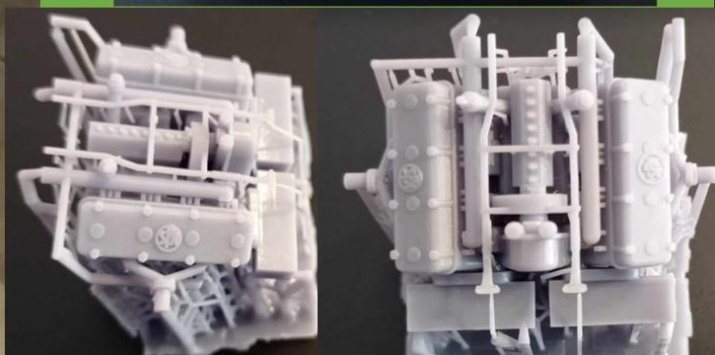

ACCESSORIES