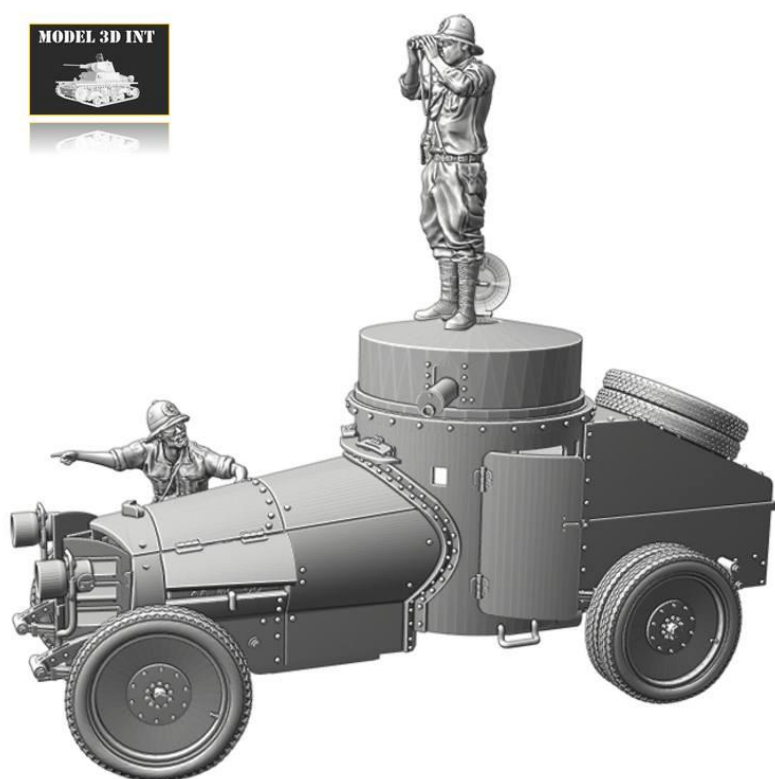

1/72

1/35 SCALE CODE: IT-FIG5.....40 €

OM35 CREW – ITALIAN EASTERN AFRICA

1/35 SCALE CODE: IT-FIG6.....21 €

FIAT TRIPOLI CREW

1/35 SCALE CODE: IT-FIG7.....15 €

PEPPONE E DON CAMILLO

1/35 SCALE CODE: IT-FIG8.....15 €