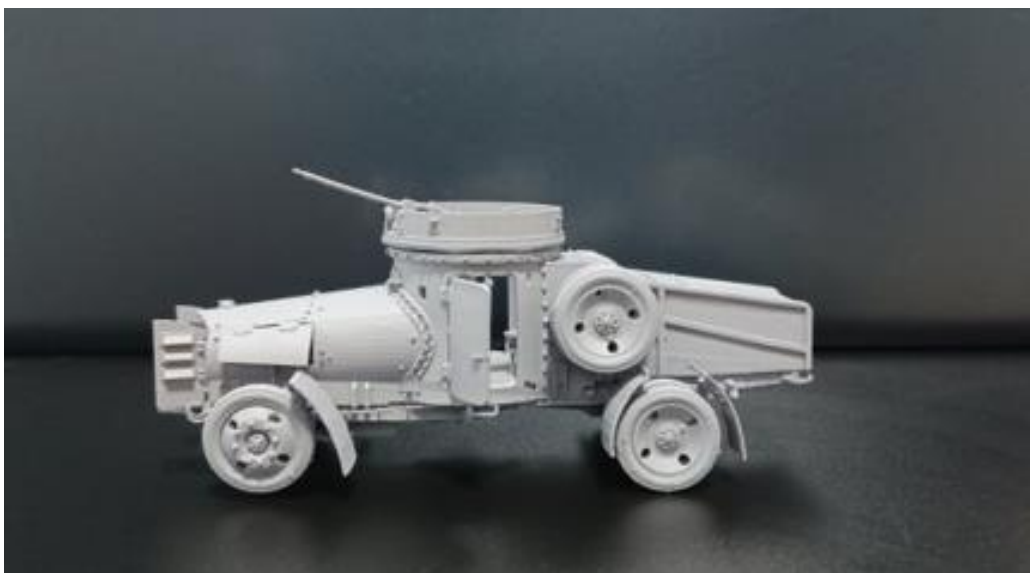

NEW!! DUE MARCH 2024

1/35 SCALE CODE: IT-35CV3.....55 €

ARMORED CARS

FIAT TRIPOLI SPAAG BREDA SAFAT 12,7 MM

MODEL 3D INT

1/35

FIAT TRIPOLI MOD. 1940

1/35 SCALE CODE: IT-AC1.....70 €