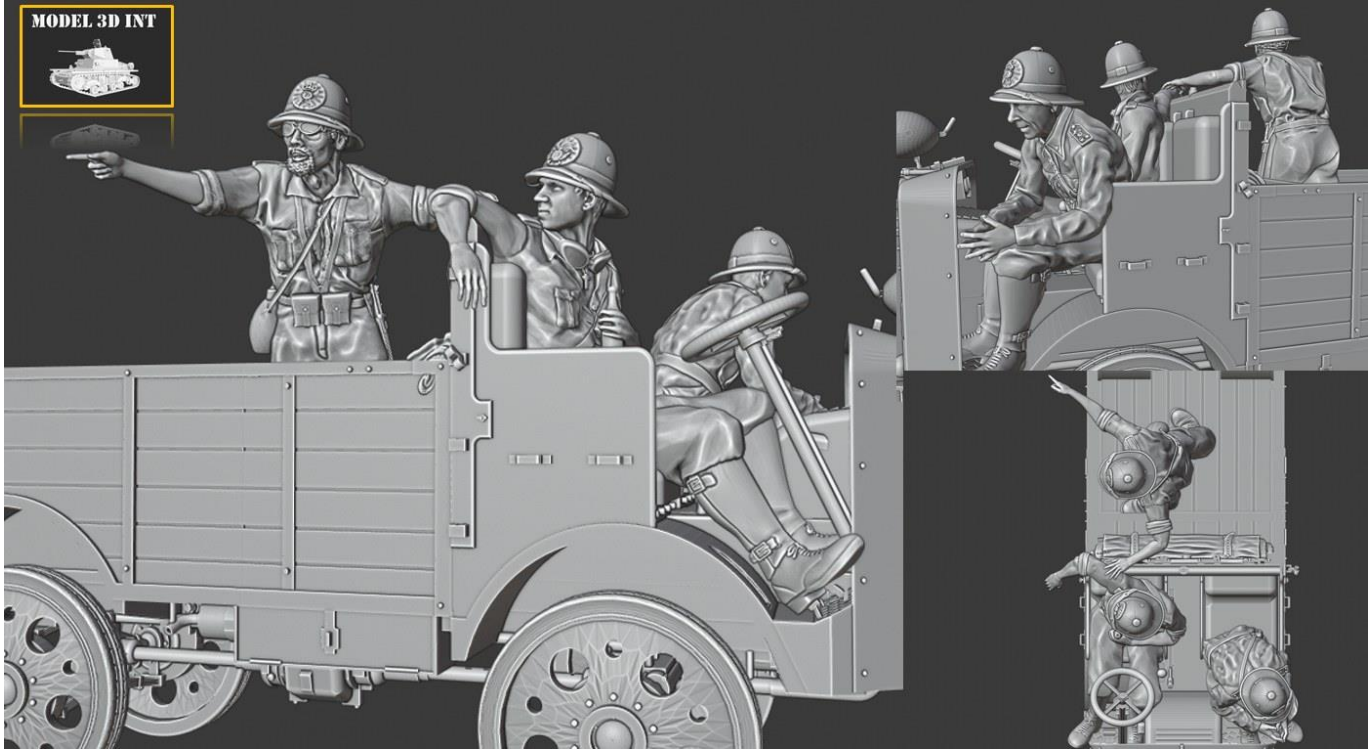

OM35 CREW – ITALIAN EASTERN AFRICA

1/35 SCALE CODE: IT-FIG6.....21 €