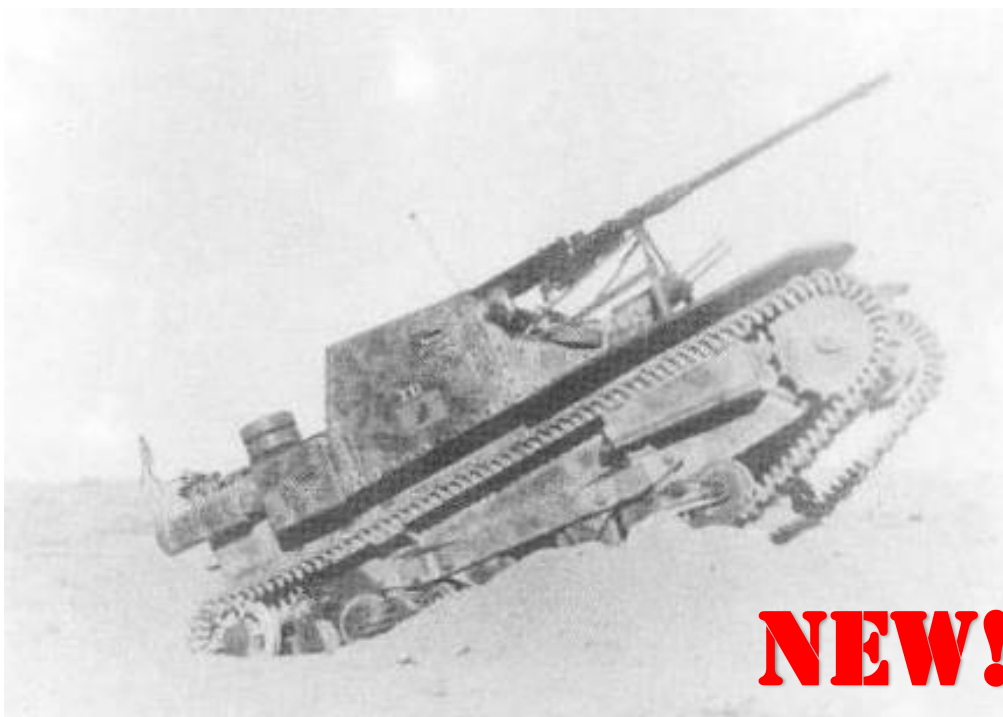

1/35 SCALE CODE: IT-35CV1.....55 €

TANKKETTES

MODEL 3D INT

CV33 FLAMETHROWER «COMPATTO»
NEW! AVAILABLE FROM TODAY!!

1/35

1/48

CV35 TANKETTE WITH SOLOTHURN ATG 20 MM, INTERIOR, TRANSMISSIONE & ENGINE

NEW!!