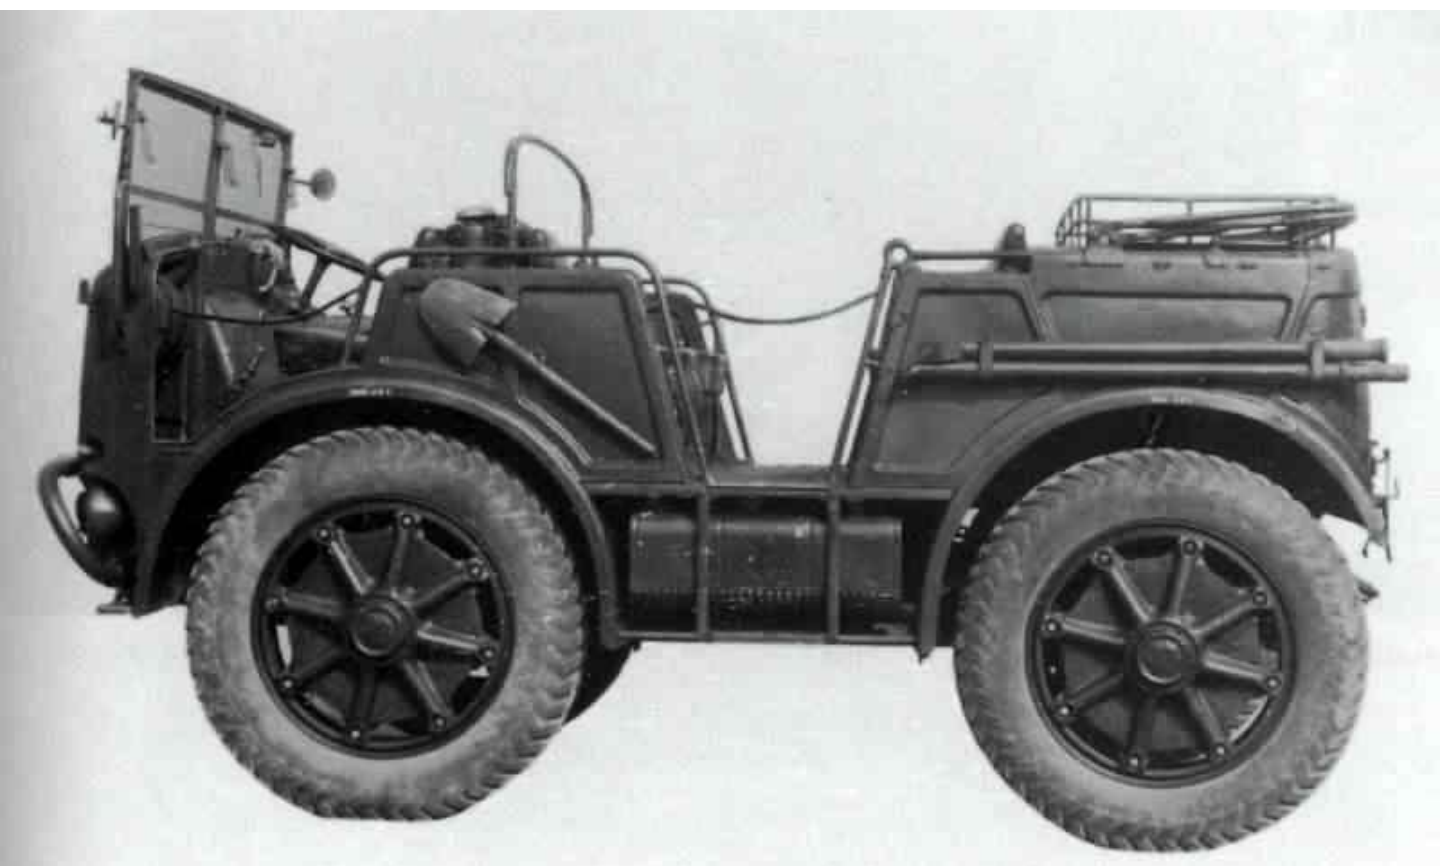

SPA TM 40

NEW!!
DUE AUGUST 2024

1/35 SCALE CODE: IT-TR4.....80 €
COMPLETE WITH ENGINE