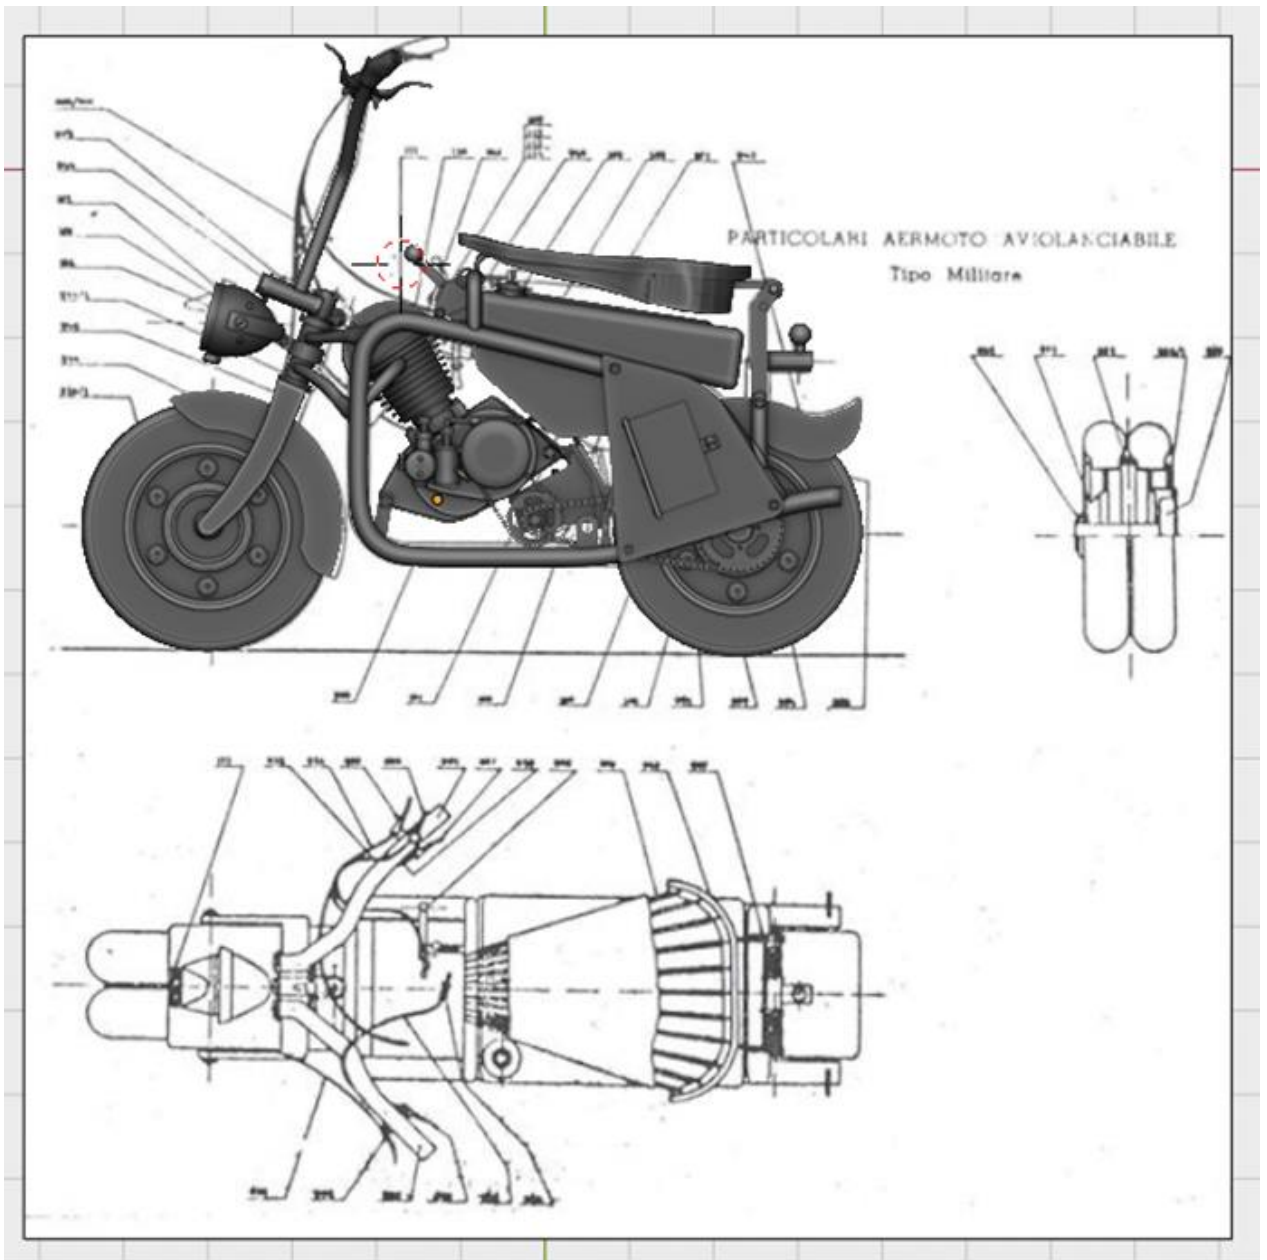

BIKES & TRICYCLES