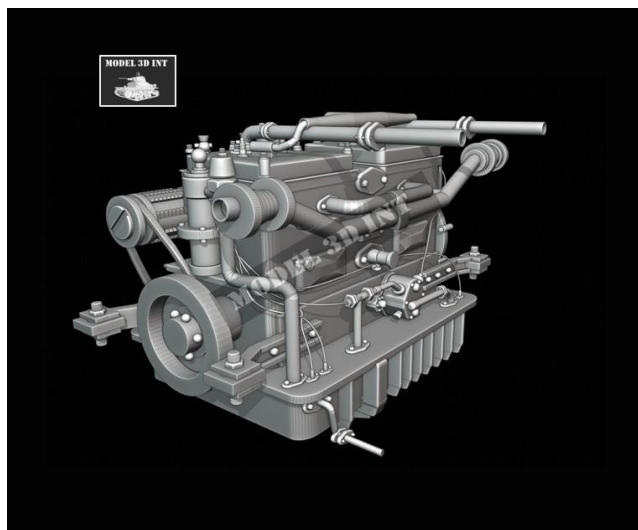

ACCESSORIES

FIAT-SPA 15TB M.42 8-CYLINDER, V ENGINE, FOR M15/42 TANKS AND SPGS

1/35 SCALE CODE: IT-ACC1.....15 €

FIAT-SPA CV3 WATER COOLED 43 Hp ENGINE FOR CV TANKETTES

1/48 SCALE CODE: IT-ACC2.....15 €

ITALIAN ARMY EQUIPMENT & WEAPONS