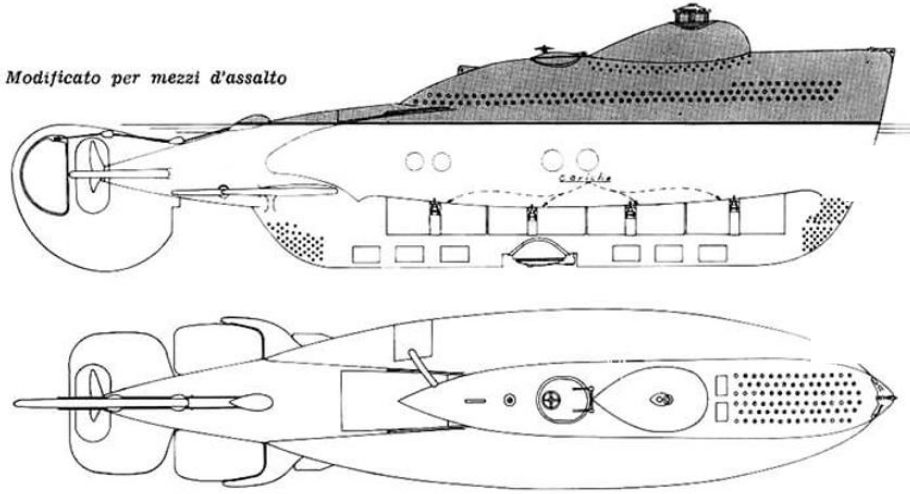

75 €

**CB CLASS MINISUB ITALIAN BLACK SEA FLEET
WITH CREW - WATERLINE**

AVAILABLE OCTOBER 2024

CODE

IT72RM7

45 €

CA 2 ASSAULT MIDGET SUB WITH CREW - WATERLINE

AVAILABLE OCTOBER 2024

CODE

IT72RM8

45 €

CARLEY LIFE RAFT WITH CREW - WATERLINE

AVAILABLE APRIL 2024

CODE

IT72RM9

25 €