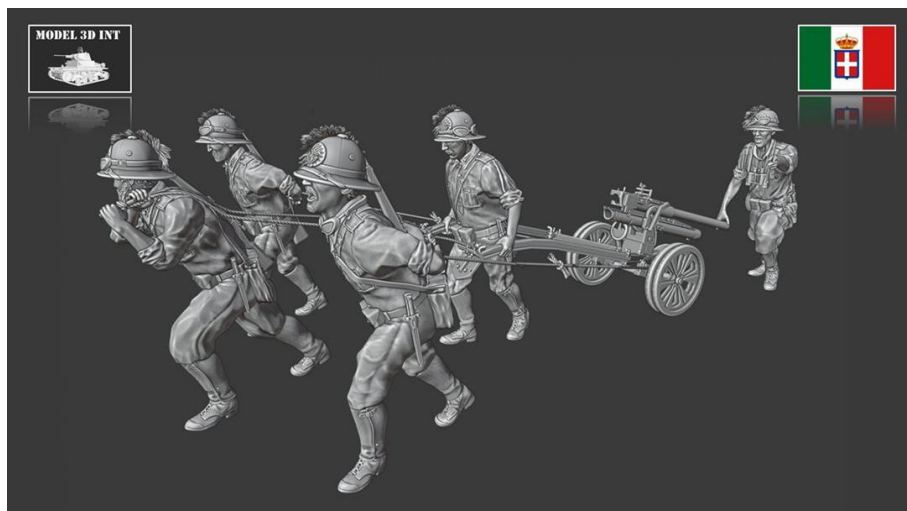

**BERSAGLIERI PULLING A 47/32 AT GUN
ELEFANTINO – GUN INCLUDED**