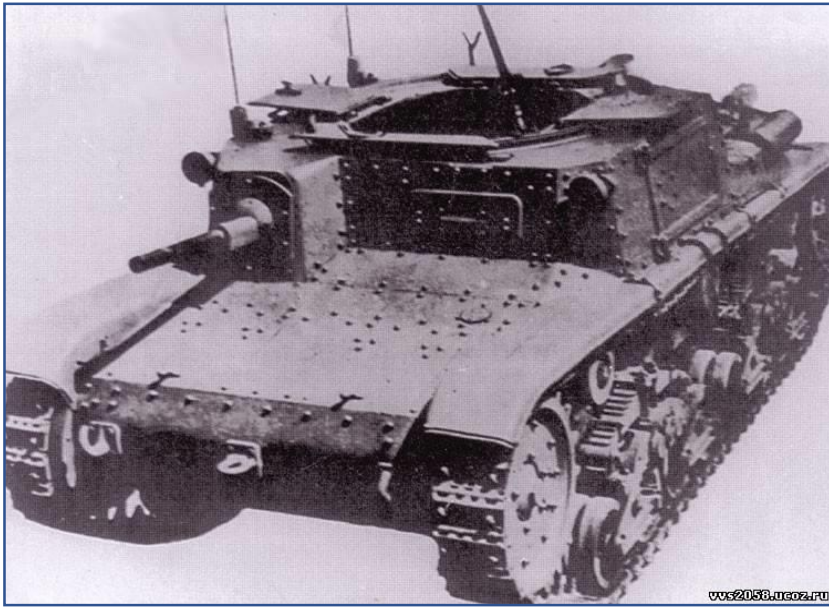

CODE

IT72RE17

18 €

COMMAND TANK M 13/40 WITH RANGE FINDER

CODE

IT72RE18

20 €

COMMAND TANK M 14/41 BREDA 13,2 MM GUN