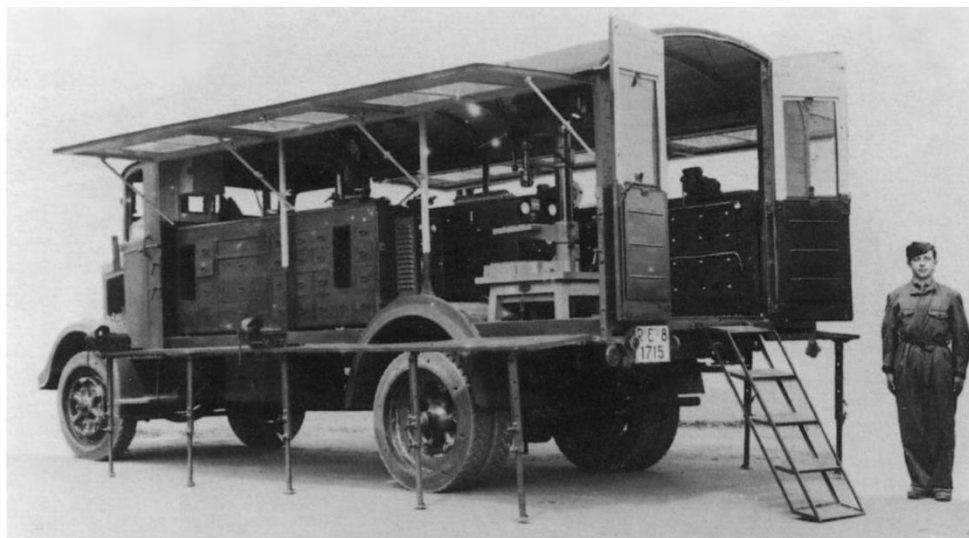

LANCIA 3RO WORKSHOP

AVAILABLE APRIL 2024

CODE

IT72RE95

20 €

FIA 666