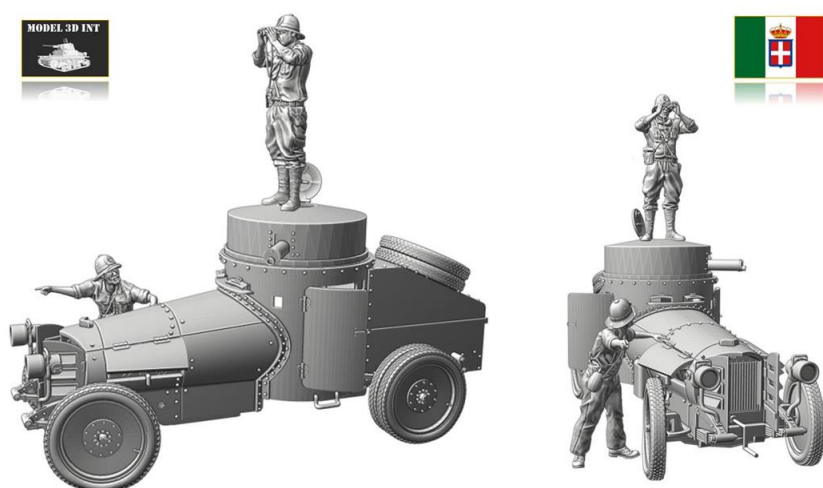

FIAT TRIPOLI CREW – FIAT TRIPOLI NOT INCLUDED