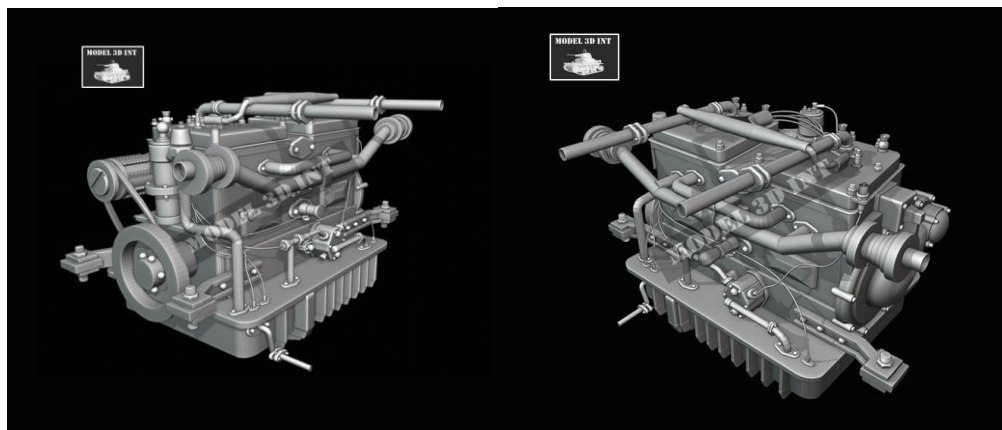

MEDIUM TANKS «TRACKS SET»