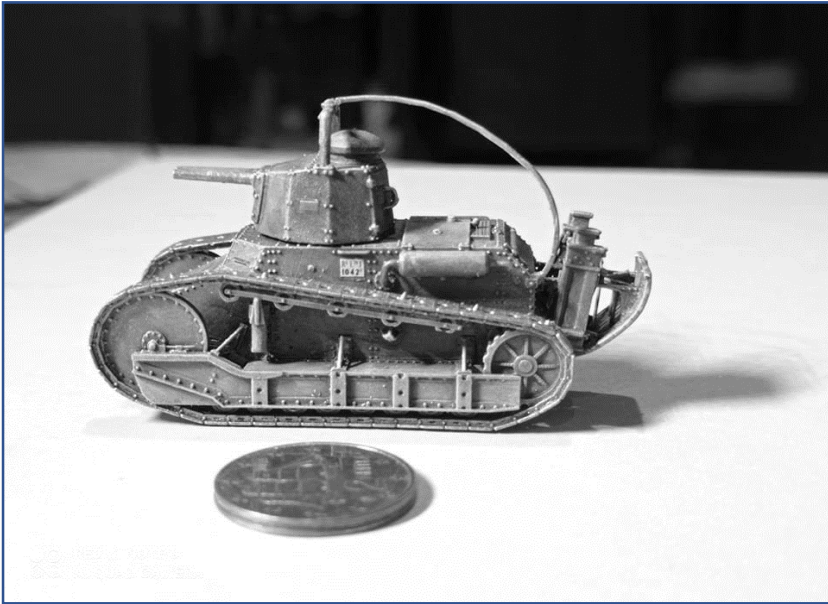

COMMAND TANK FIAT 3000 II SERIE