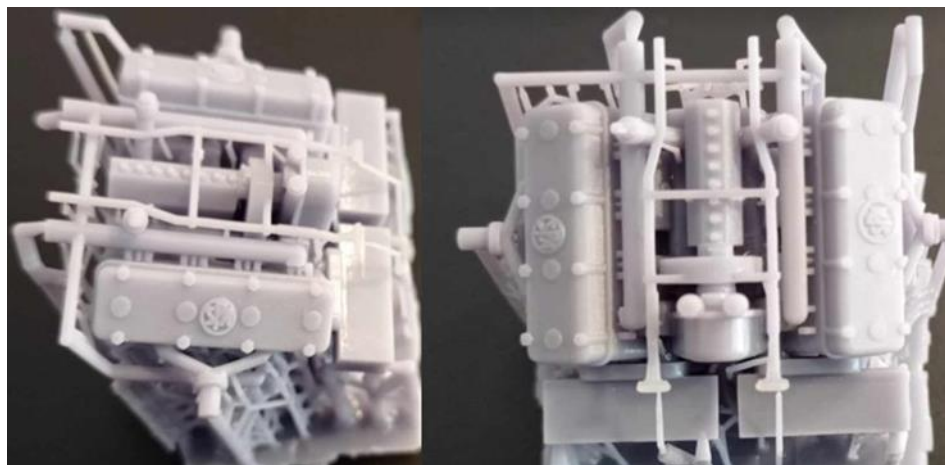

CODE

IT72FI8

8 €

ACCESSORIES

FIAT-SPA 15TB M.42 8-CYLINDER, V ENGINE, FOR M15/42 TANKS AND SPGS

CODE

IT72AC1

10 €