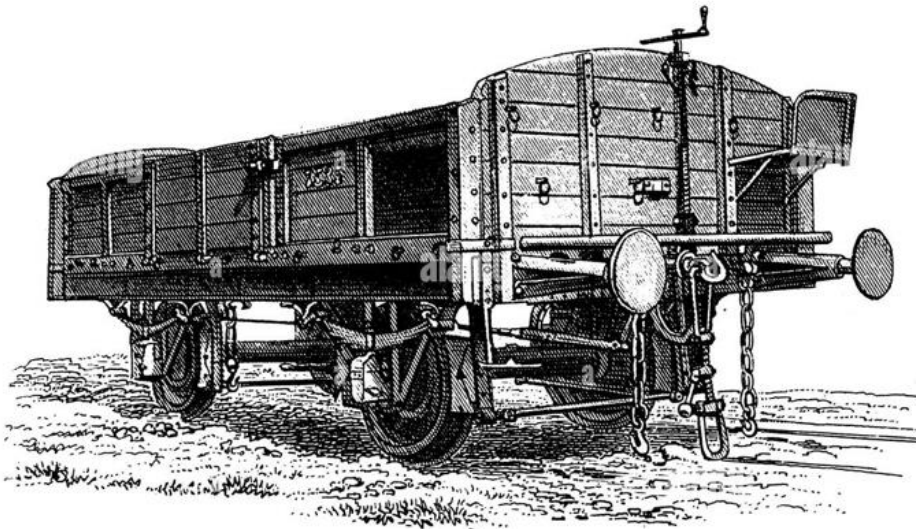

IT72TR4

24 €

TANKER WAGON ITALIAN ERITREA RAILWAYS

AVAILABLE APRIL 2024

CODE

IT72TR5

24 €

OPEN WAGON ITALIAN ERITREA RAILWAYS