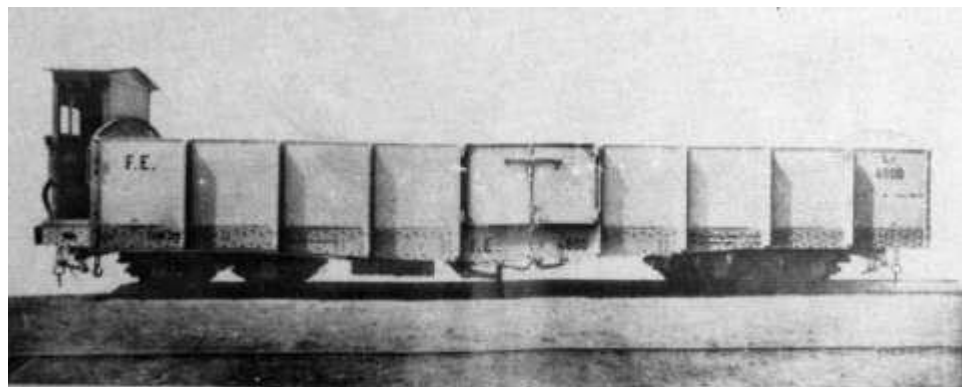

CLOSED WAGON ITALIAN ERITREA RAILWAYS

AVAILABLE APRIL 2024

CODE

IT72TR3

22 €

OPEN WAGON ITALIAN ERITREA RAILWAYS

AVAILABLE APRIL 2024

CODE