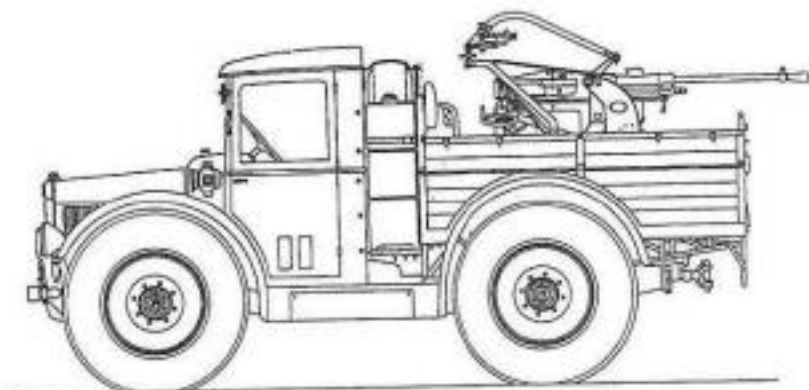

AS 37 WITH SPAAG WITH BREDA 20/65 FULL INTERIOR AND ENGINE