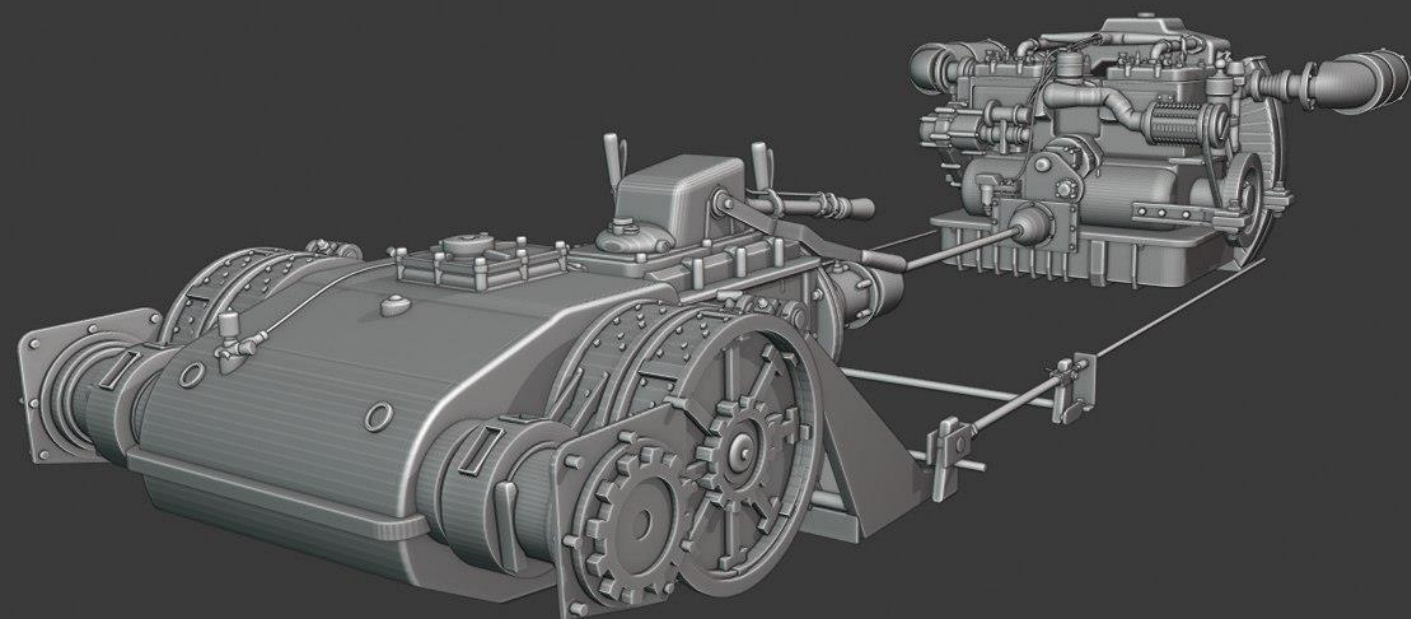

ACCESSORIES