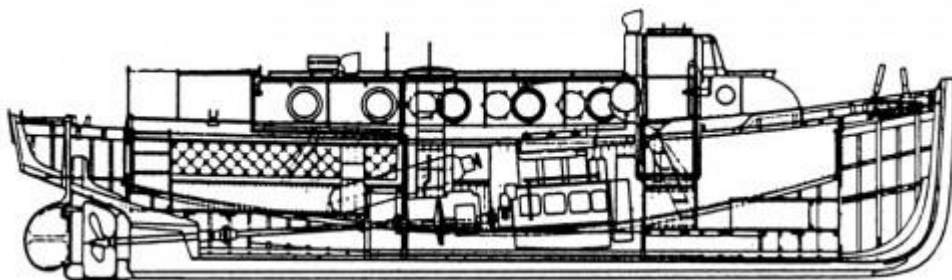

COMPOSITION:

- 2 x LOCOMOTIVES TYPE FS 735
- 1 x COMMAND WAGON
- 3 X WAGONS 76/40 AA GUNS
- 1 X WAGON BREDA 31 20 mm AA GUNS
- 1 X AMMO WAGON

CODE

IT72RM1

250 €

SERVICE BOAT 12.5 MT (AS USED ON ITALIAN LITTORIO CLASS BB's). COMPLETE WITH INTERIOR.