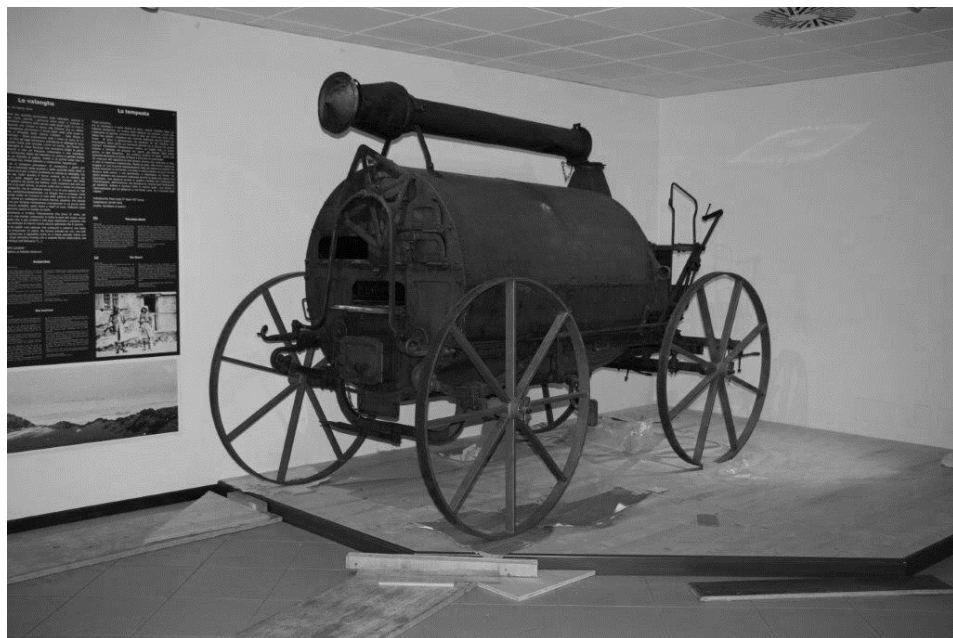

BREAD BAKING OVEN «BIANCHI»

CODE

IT72RE143

16 €