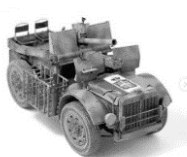

SPA TL 37 AUTOCANNONE DA 75/27 WITH ENGINE

MODEL 3D INT

1/35