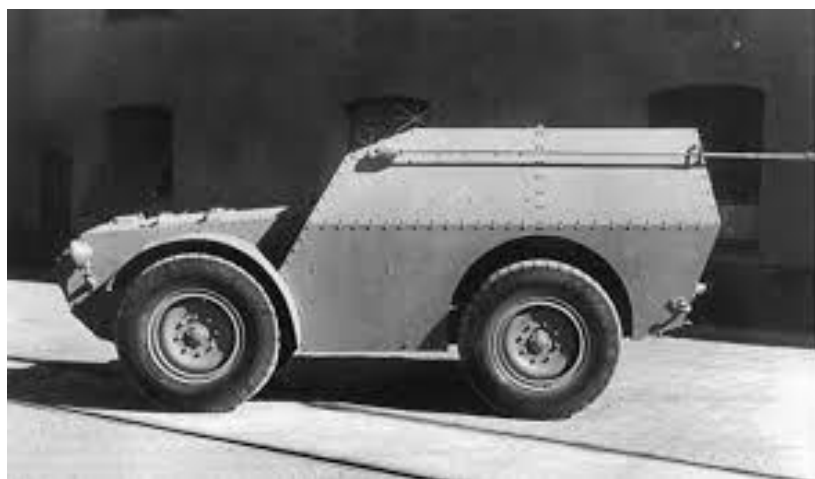

TL 37 PROTETTO CENTRO RADIO RF 3M

AVAILABLE MAY 2024

CODE

IT72RE76

16 €

MODEL 3D INT

68