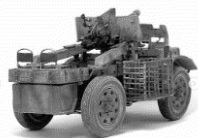

SPA TL 37 AUTOCANNONE DA 75/27 WITH ENGINE

MODEL 3D INT

1/35