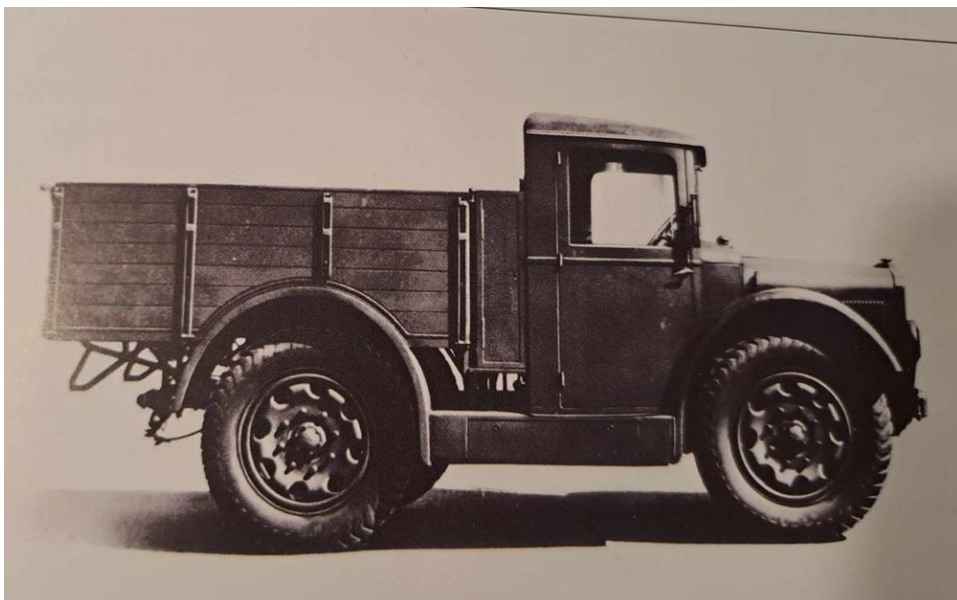

TL 37 AUTOCARRO

CODE

IT72RE124

20 €

MODEL 3D INT

95