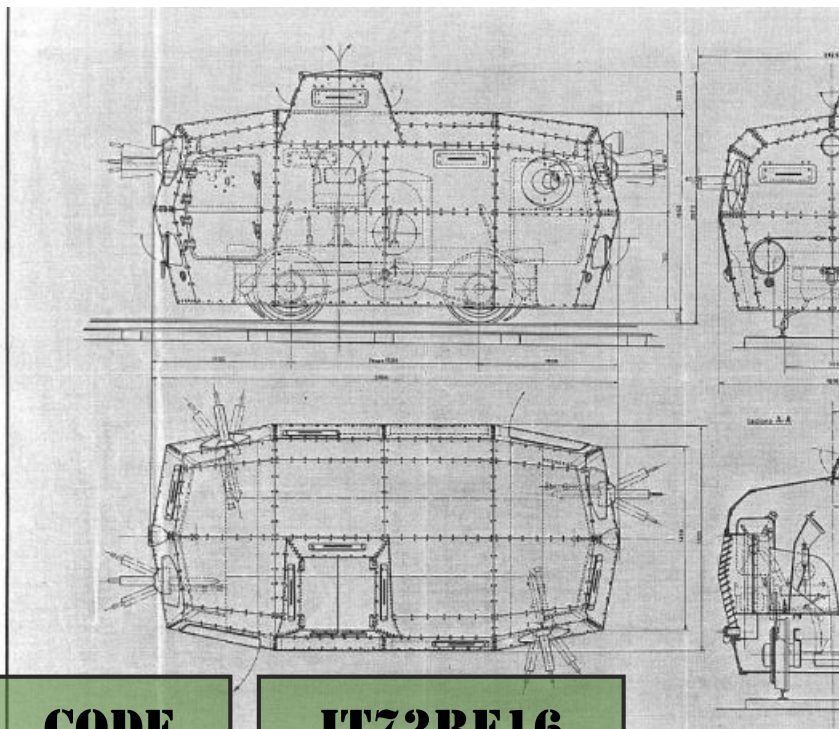

RAILWAY DRAISINE «VIBERTI»