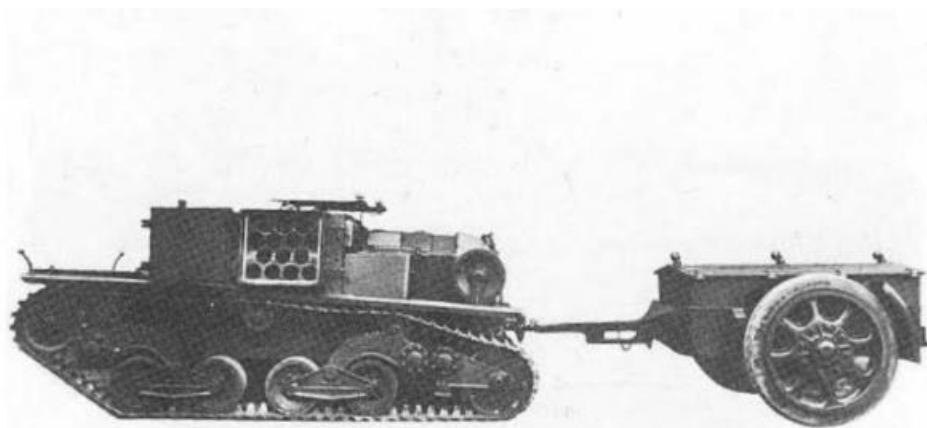

CODE

IT72RE49

16 €

AMMO CARRIER FOR SEMOVENTE DA 90/53

CODE

IT72RE50

20 €

HEAVY TANKS