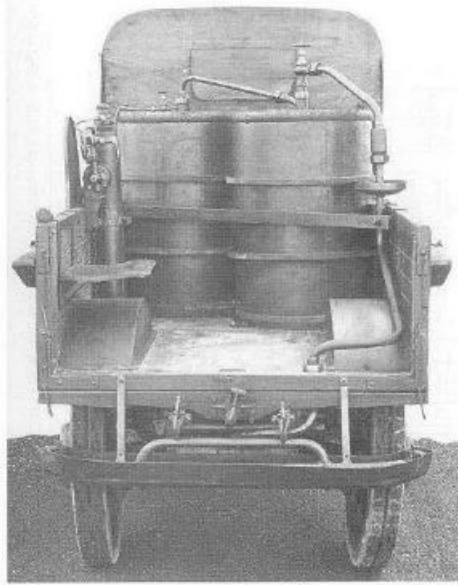

**AUTOCARRETTA
(SMOKE)**

OM35

CHEMICAL

SERVICE

CODE

IT72RE131

14 €

FIAT 15 TER LIGHT TRUCK