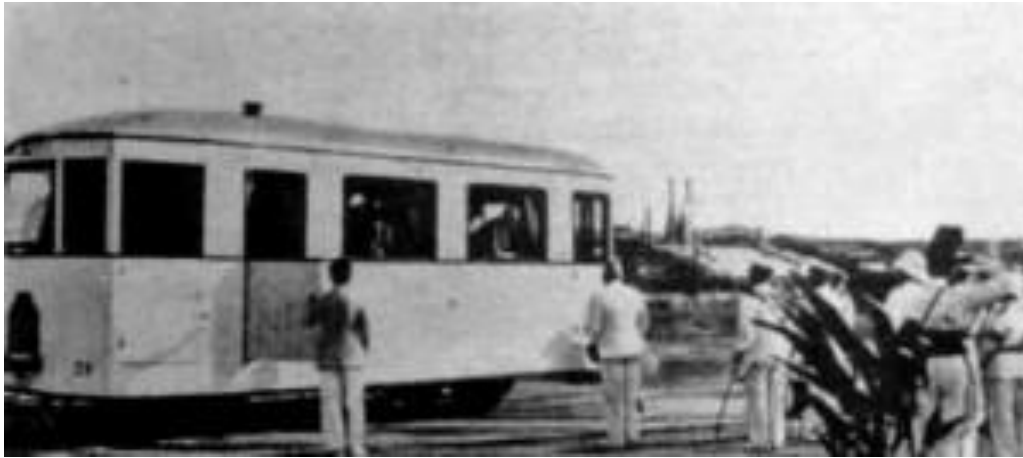

LITTORINELLA ITALIAN SOMALIA RAYLWAYS

CODE

IT72TR1

24 €