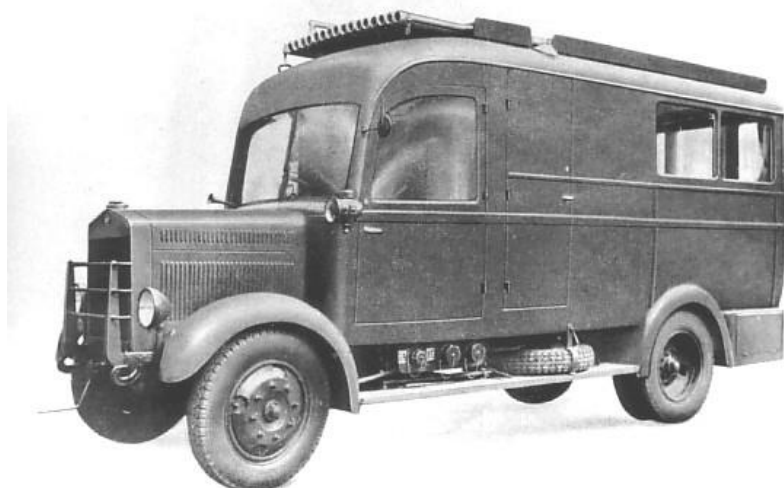

SPA 38 RADIO WITH FULL INTERIOR

CODE

IT72RE112

20 €

MODEL 3D INT'

89