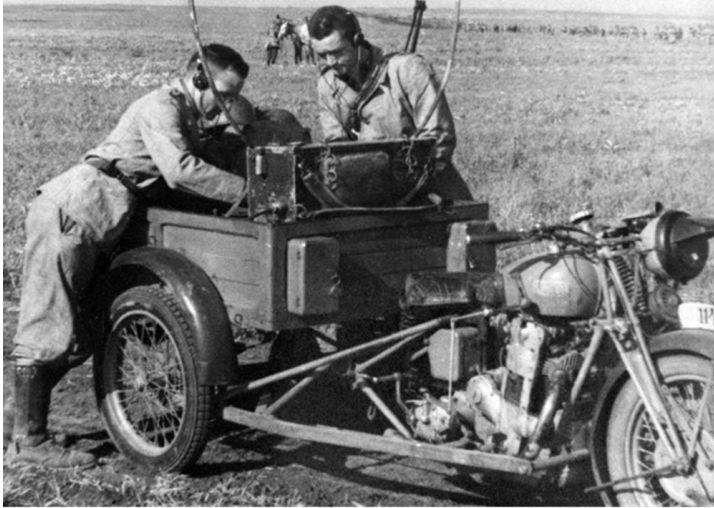

BENELLI RADIO TRICYCLE

CODE

IT72RE147

14 €