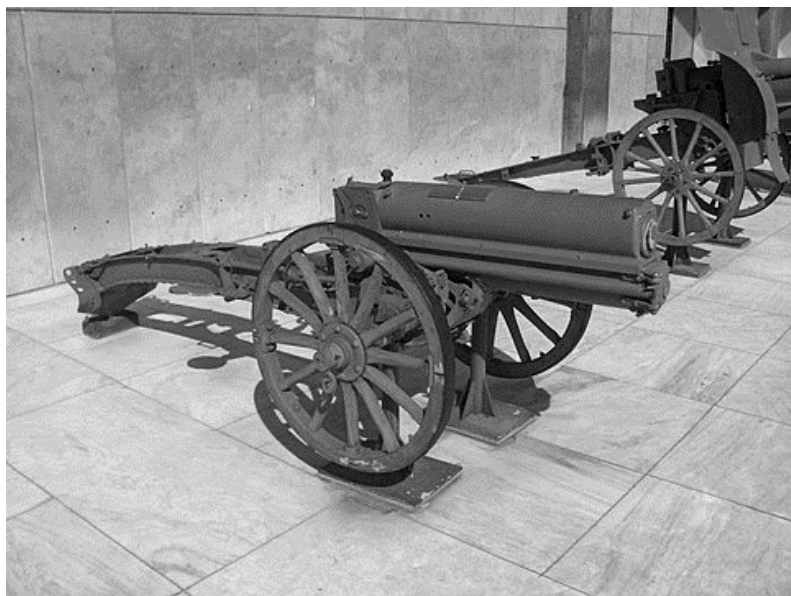

144

100 MM K14 GUN WITH CREW AND ACCESSORIES

CODE

IT72GR7

16 €

75 MM SKODA MOD. 15

CODE

IT72GR8