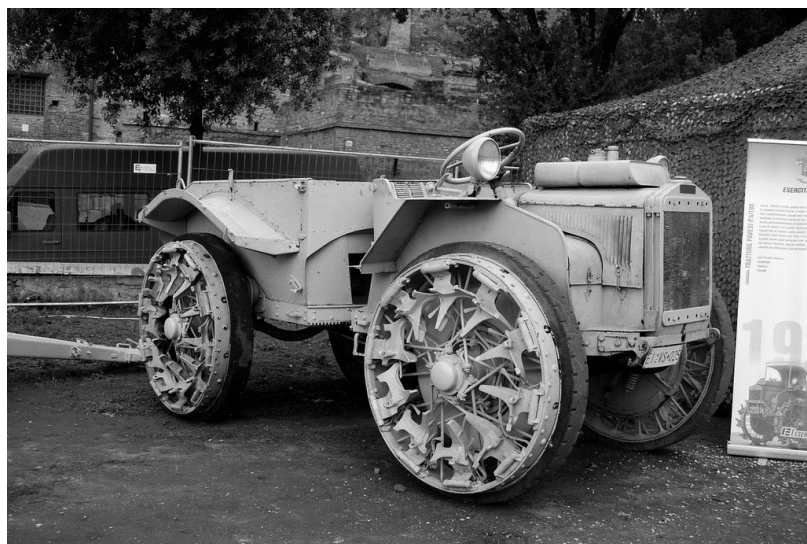

MODEL 3D INT

FIAT BOGHETTO 40

PAVESI P4 100 MOD. 30A

CODE

IT72RE83

16 €

PAVESI P4 METAL WHEELS

CODE