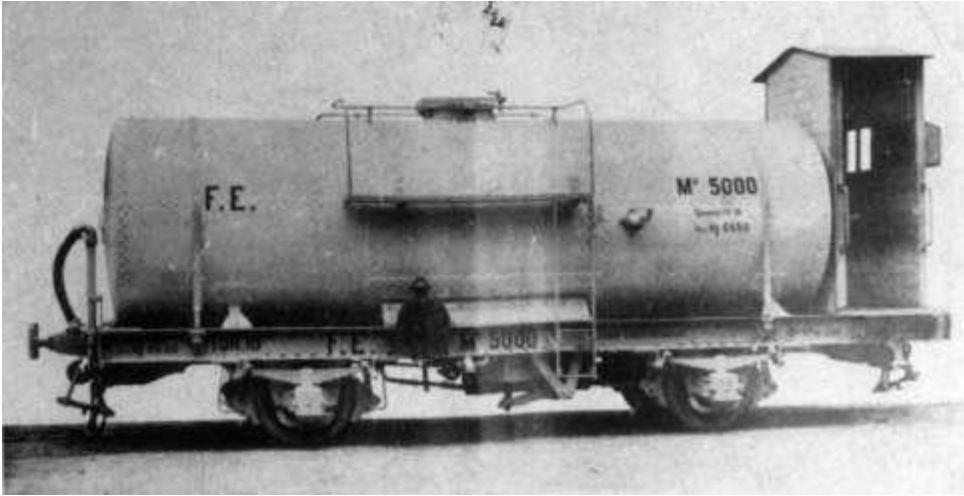

TANKER WAGON ITALIAN ERITREA RAILWAYS

AVAILABLE APRIL 2024

CODE

IT72TR5

24 €