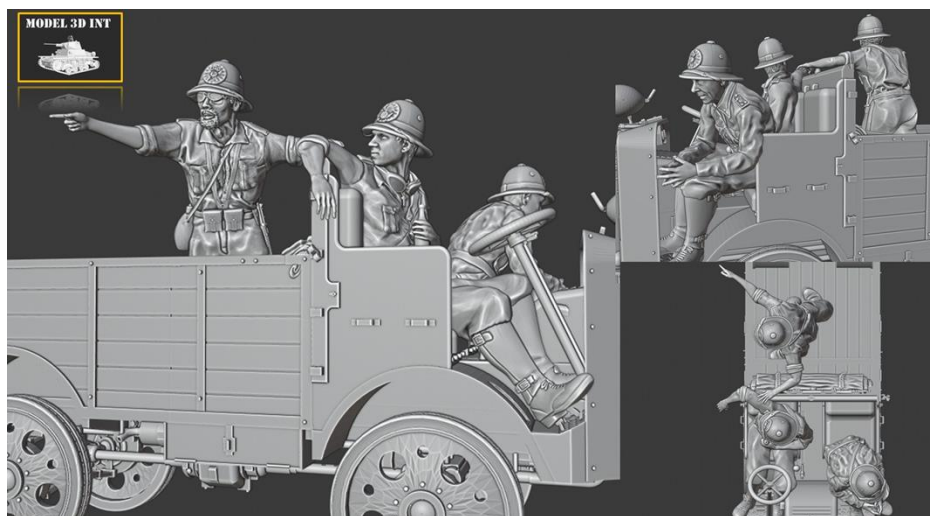

CODE

IT72FI4

18 €

**BERSAGLIERI PULLING A 47/32 AT GUN
ELEFANTINO – GUN INCLUDED**

CODE

IT72FI5

18 €

OM 35 TRUCK CREW – TRUCK NOT INCLUDED