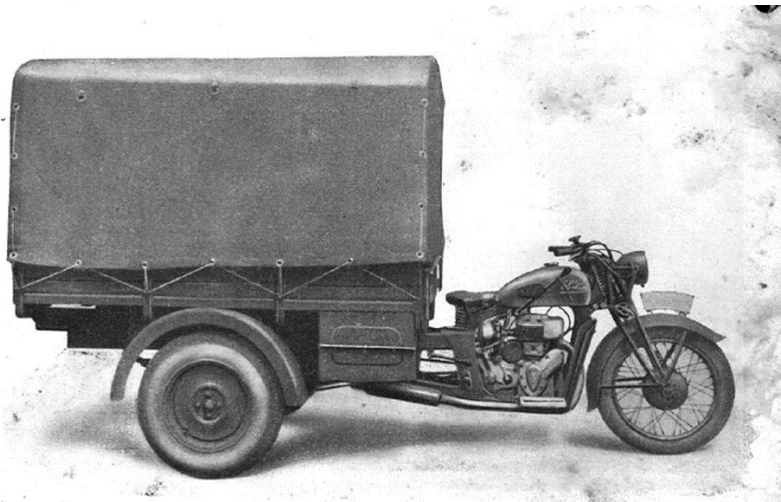

SERTUM MILITARY TRICYCLE

CODE

IT72RE150

14 €

MODEL 3D INT

118

SERTUM TRICYCLE WITH CABIN

AVAILABLE MAY 2024