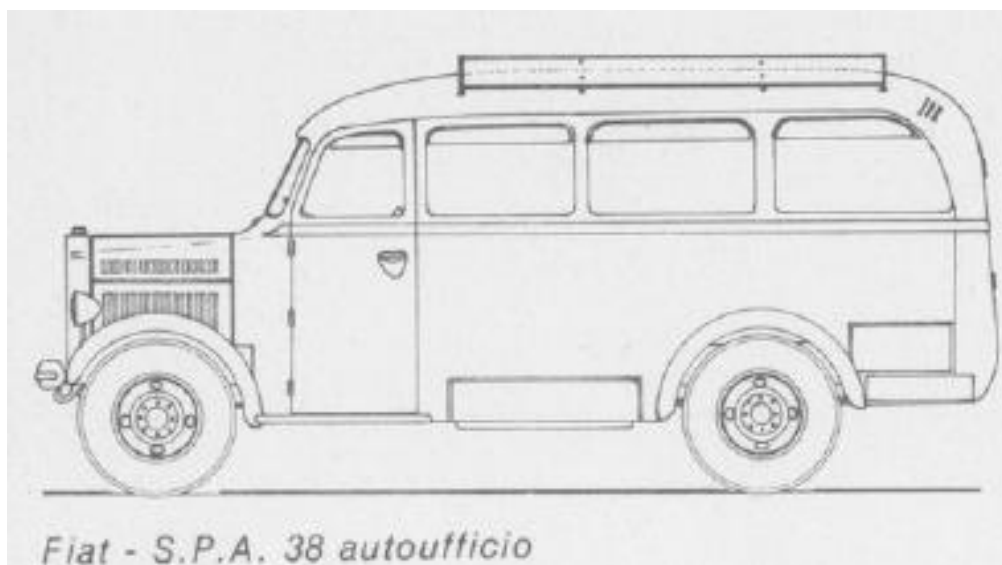

SPA 38 AUTOUFFICIO (COMMAND POST) WITH INTERIOR