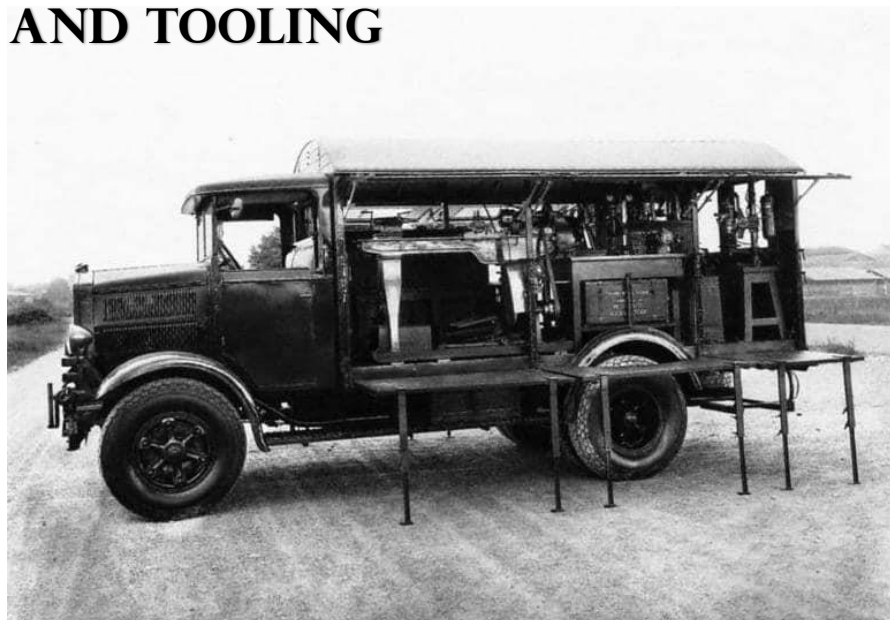

LANCIA RO WORKSHOP WITH FULL INTERIOR AND TOOLING

AVAILABLE MAY 2024

CODE

IT72RE89

20 €