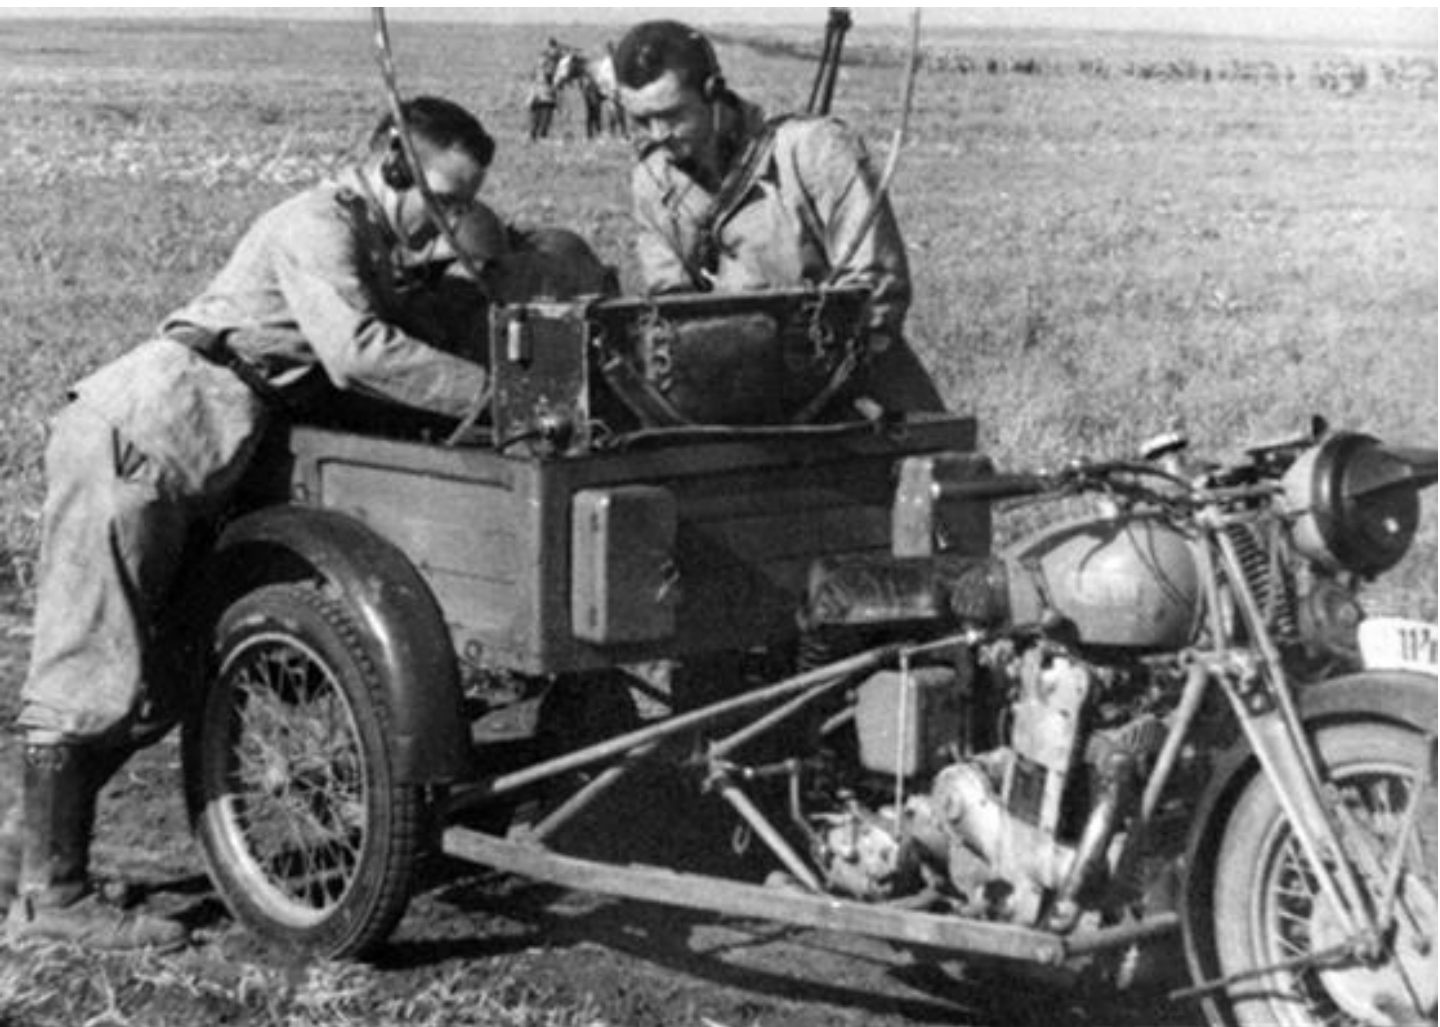

MOTOR BIKES AND TRICYCLES