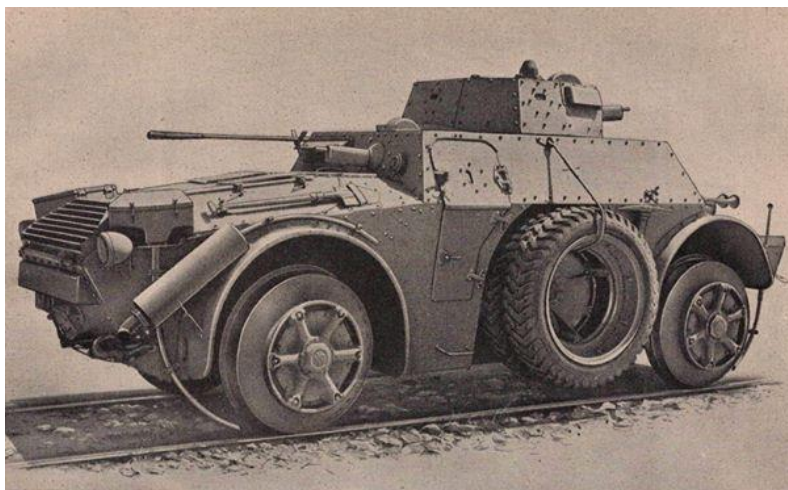

AB 40 FERROVIARIA