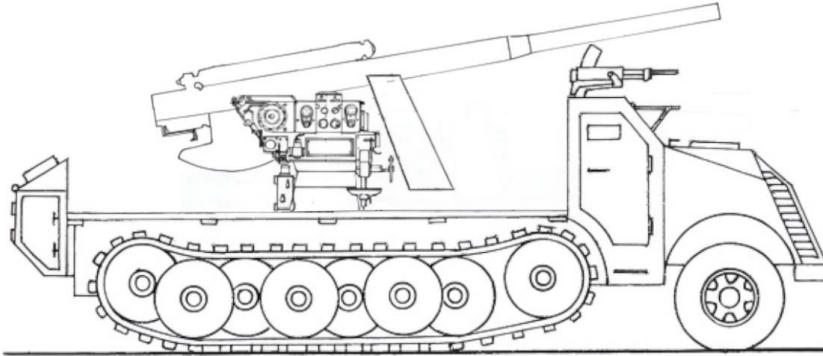

24 €

BREDA 61 HALF TRACK

CODE

IT72RE12

24 €

AT SPG 90/53 BREDA 61

AVAILABLE MAY 2024

CODE