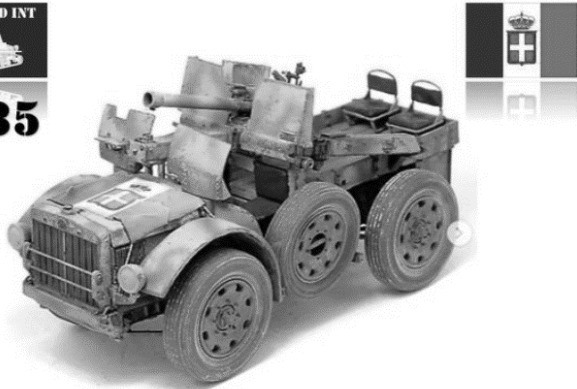

SPA TL 37 AUTOCANNONE DA 75/27 WITH ENGINE

MODEL 3D INT

1/35