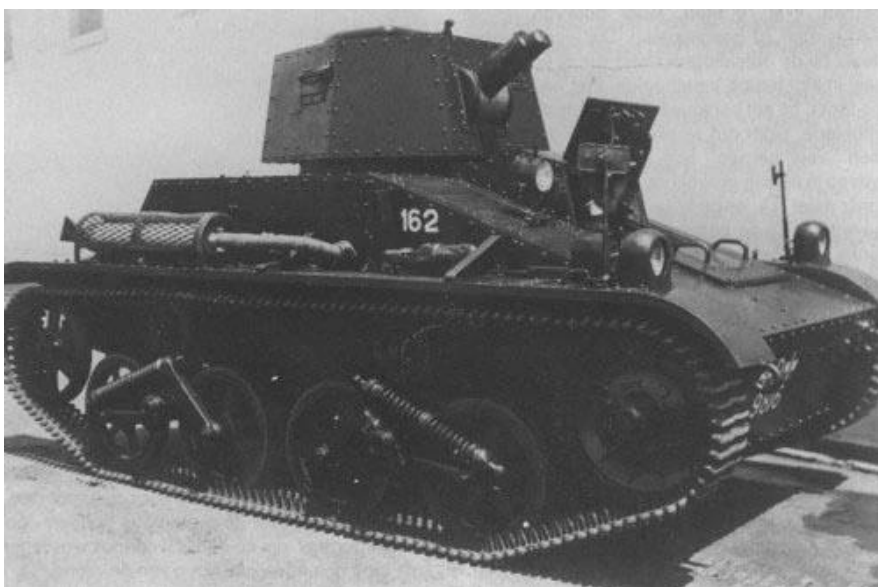

VICKERS M1936 LIGHT TANK

CODE

IT72GR2

14 €

PAVESI L140 TRACTOR

CODE

IT72GR3

16 €