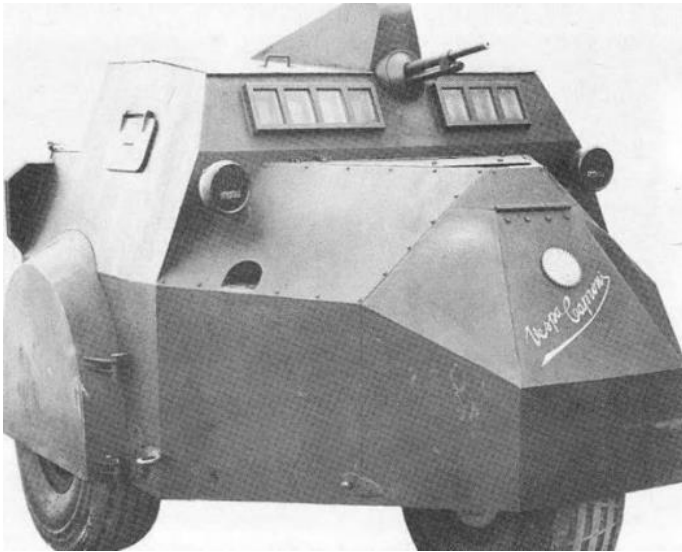

AUTOBLINDO CAPRONI VESPA WITH INTERIOR