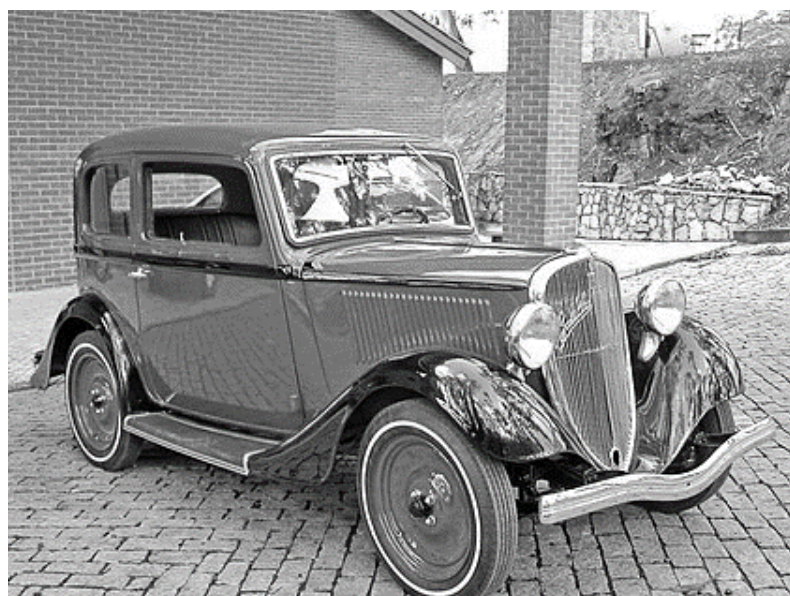

FIAT 508B MOD. 34 STAFF CAR WIT INTERIOR & ENGINE

CODE

IT72BG6

16 €

MODEL 3D INT

144