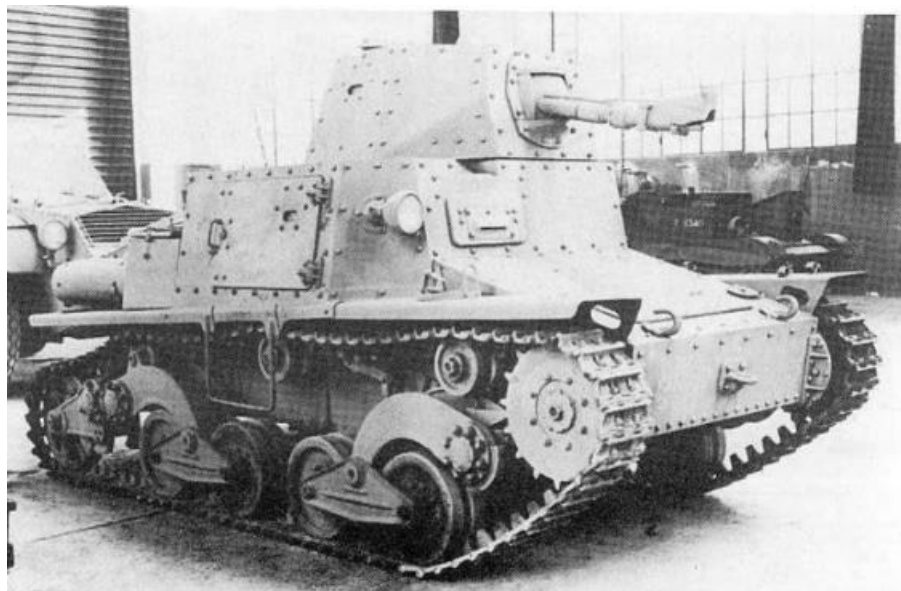

CODE

IT72RE49

16 €

AMMO CARRIER FOR SEMOVENTE DA 90/53

CODE

IT72RE50

20 €

HEAVY TANKS