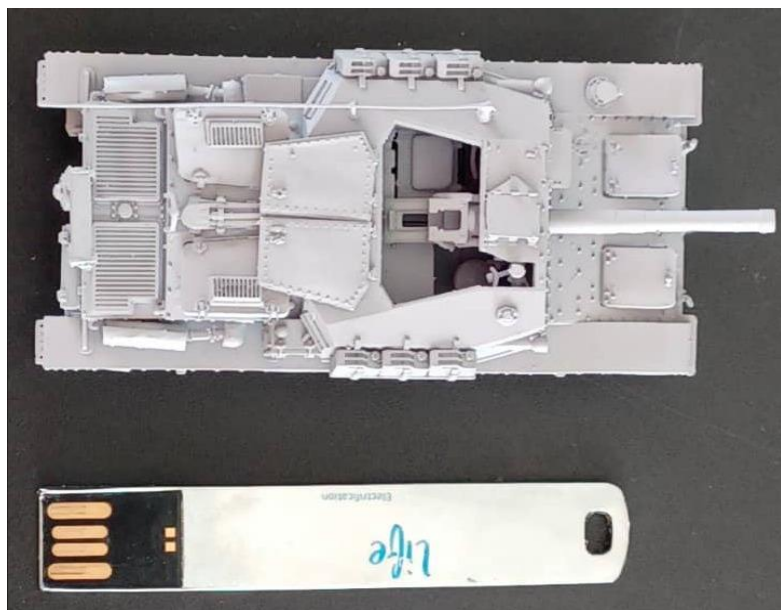

SEMOVENTE 105/25 BASSOTTO

MODEL 3D INT

1/72

105/25 M43 SPG BASSOTTO WITH FULL INTERIOR & ENGINE

CODE

IT72RE29

22 €

75/34 SPG