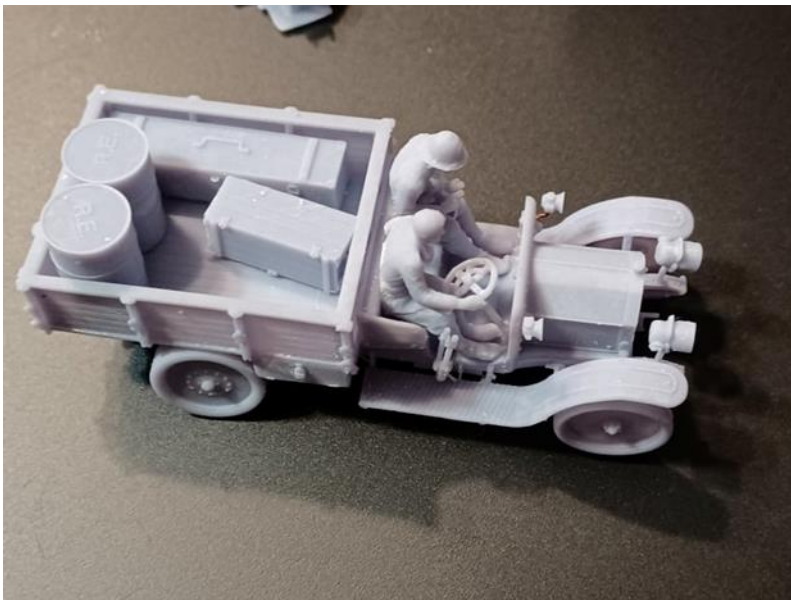

CODE

IT72RE132

16 €

MODEL 3D INT'

99