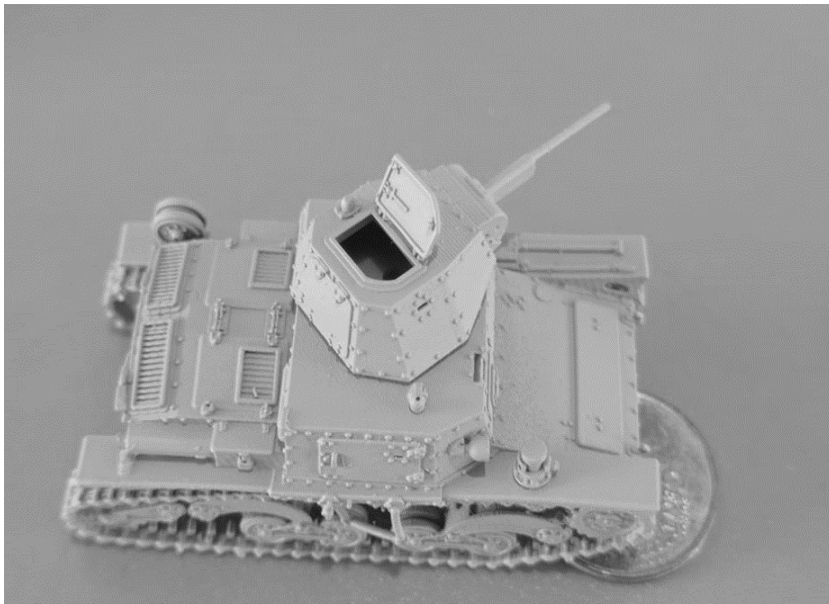

COMMAND TANK L6/40