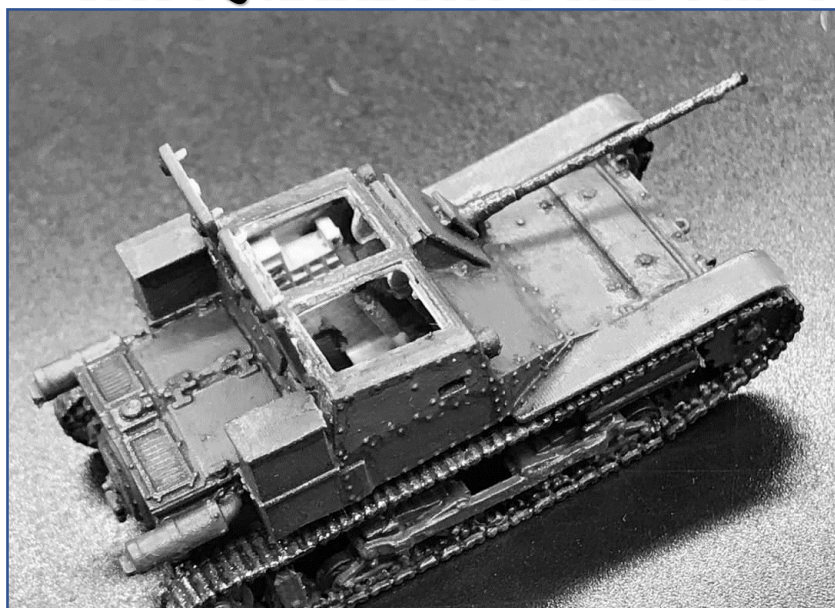

CODE

IT72RE21

13 €

COMMAND TANK CV35 SOLOTHURN AT GUN WITH SQUARE FRONTAL GUN PLATE

CODE

IT72RE22

13 €

COMMAND TANK CV33 SOLOTHURN AT GUN